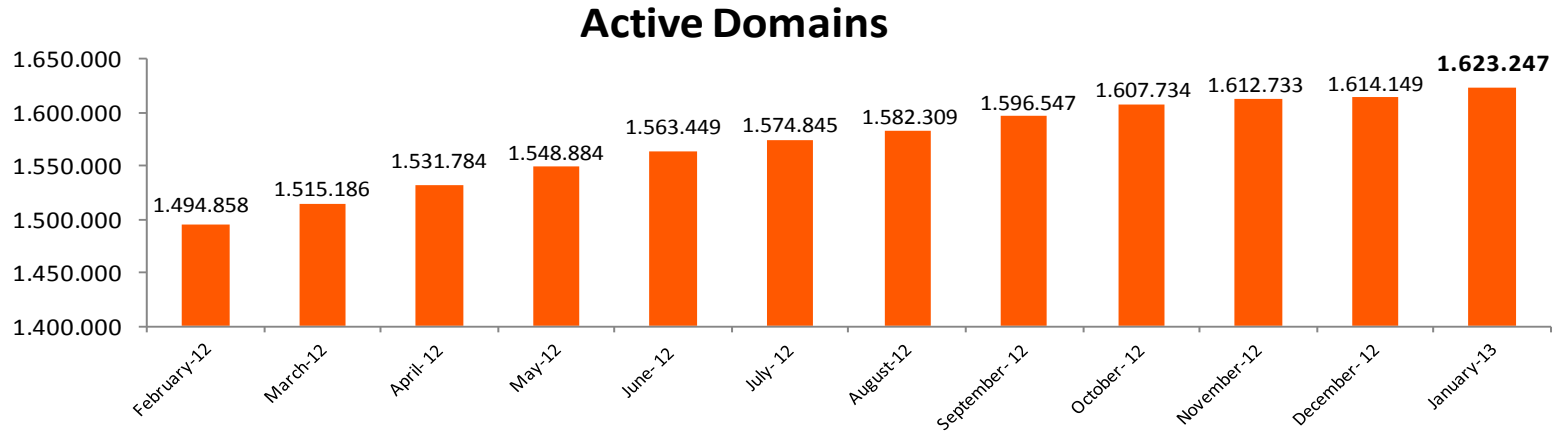

* The difference the total number of ".es" respect to the rest of the report is due by the date of collection of data

Source: Red.es

2.2.1- Historic evolution of active domains

Source: Red.es

2.2.2- Annual evolution of active domains

Month	Active Domains
February-12	1.494.858
March-12	1.515.186
April-12	1.531.784
May-12	1.548.884
June-12	1.563.449
July-12	1.574.845
August-12	1.582.309
September-12	1.596.547
October-12	1.607.734
November-12	1.612.733
December-12	1.614.149
January-13	1.623.247