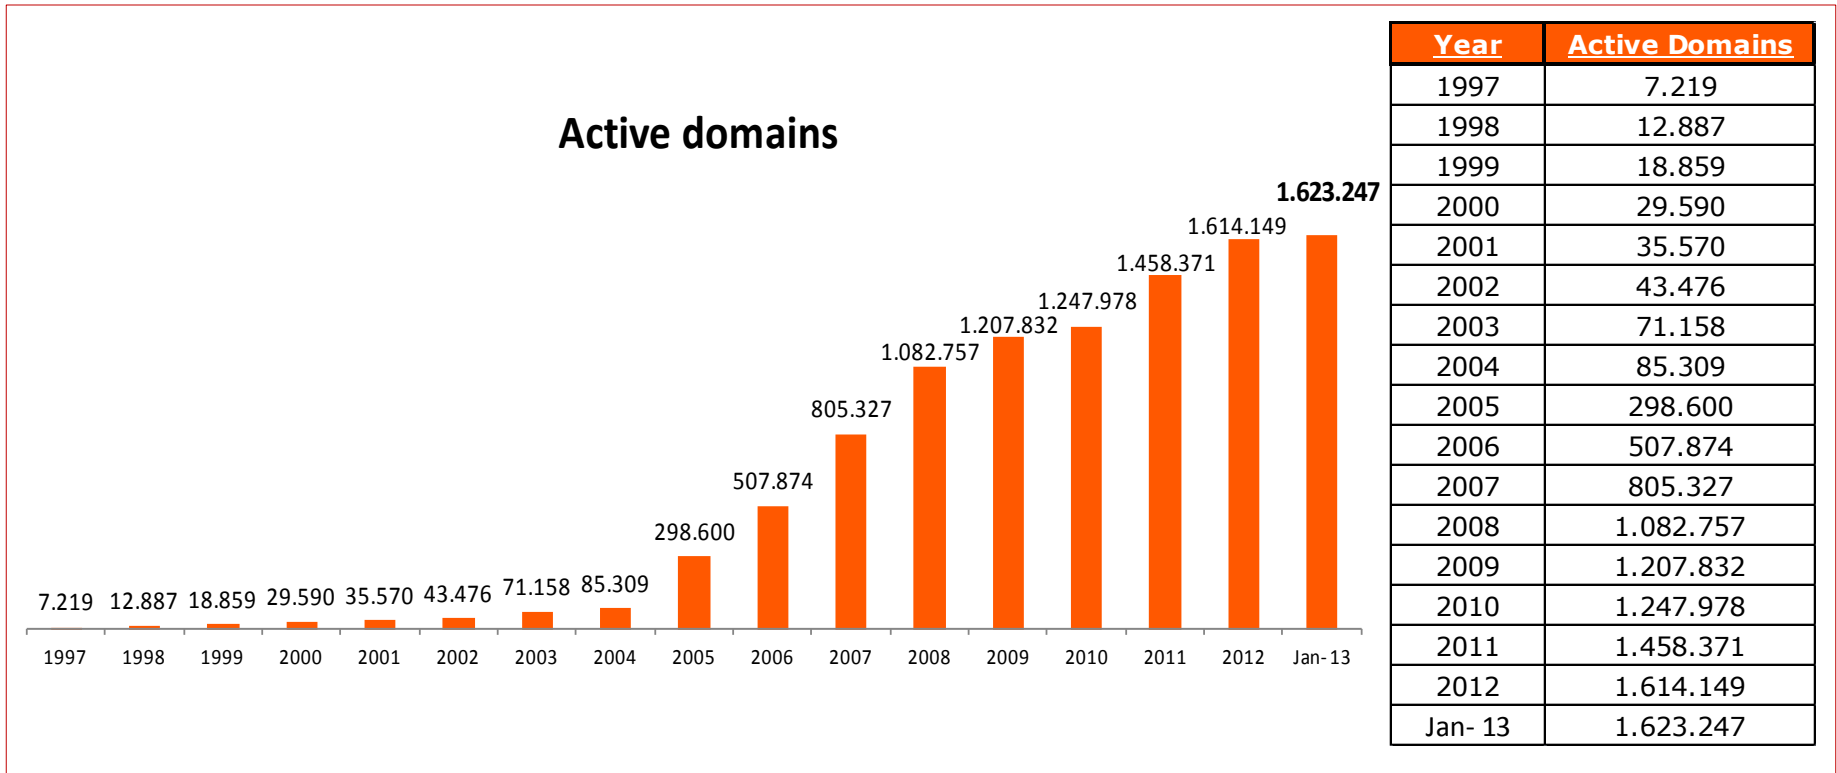

1- Domains distribution in Spain

<u>Domains</u>	<u>Number of domains</u>
.es	1.623.247
.com	1.318.501
.net	180.070
.org	119.228
.info	51.697
.biz	15.990
Others	2.315
Total	3.311.048

Source: Red.es y WebHosting

* The difference the total number of ".es" respect to the rest of the report is due by the date of collection of data

Source: Red.es

2.2.1- Historic evolution of active domains

Source: Red.es

2.2.2- Annual evolution of active domains

Month	Active Domains
February-12	1.494.858
March-12	1.515.186
April-12	1.531.784
May-12	1.548.884
June-12	1.563.449
July-12	1.574.845
August-12	1.582.309
September-12	1.596.547
October-12	1.607.734
November-12	1.612.733
December-12	1.614.149
January-13	1.623.247