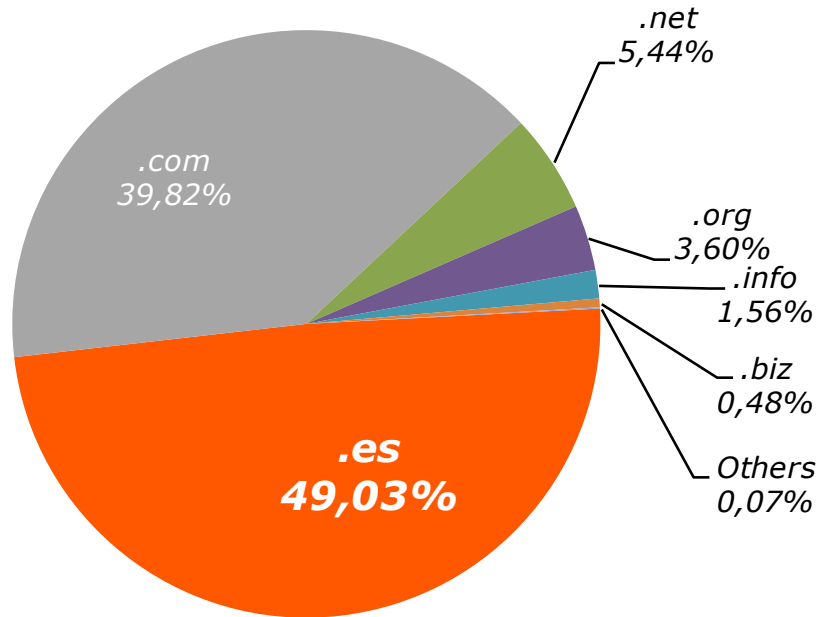

Domains statistics

January 2013

February 2012

- 1-** Domains distribution in Spain..... 3
- 2-** Domains “.es”
 - 2.1-** Composition of “.es”..... 4
 - 2.2-** Evolution:
 - 2.2.1-** Historic of active domains..... 5
 - 2.2.2-** Annual (12 months)..... 6
 - 2.3-** Registrations and cancelations of domains7
 - 2.4-** Geographic distribution..... 8

1- Domains distribution in Spain

<u>Domains</u>	<u>Number of domains</u>
.es	1.623.247
.com	1.318.501
.net	180.070
.org	119.228
.info	51.697
.biz	15.990
Others	2.315
Total	3.311.048

Source: Red.es y WebHosting