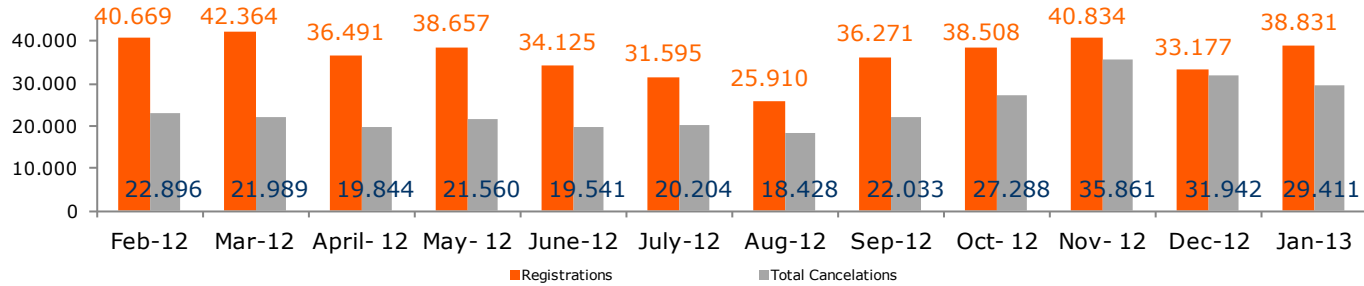

2.3- Registrations and cancelations of domains

Month	Registrations	Total Cancellations	Cancelations	No renewal
Feb- 12	40.669	22.896	525	22.371
Mar- 12	42.364	21.989	345	21.644
April- 12	36.491	19.844	369	19.475
May- 12	38.657	21.560	834	20.726
June-12	34.125	19.541	750	18.791
July-12	31.595	20.204	729	19.475
Aug-12	25.910	18.428	431	17.997
Sep-12	36.271	22.033	356	21.677
Oct- 12	38.508	27.288	309	26.979
Nov- 12	40.834	35.861	363	35.498
Dec-12	33.177	31.942	353	31.589
Jan-13	38.831	29.411	336	29.075
		Total cancelations = cancelations + No renewal		

Source: Red.es