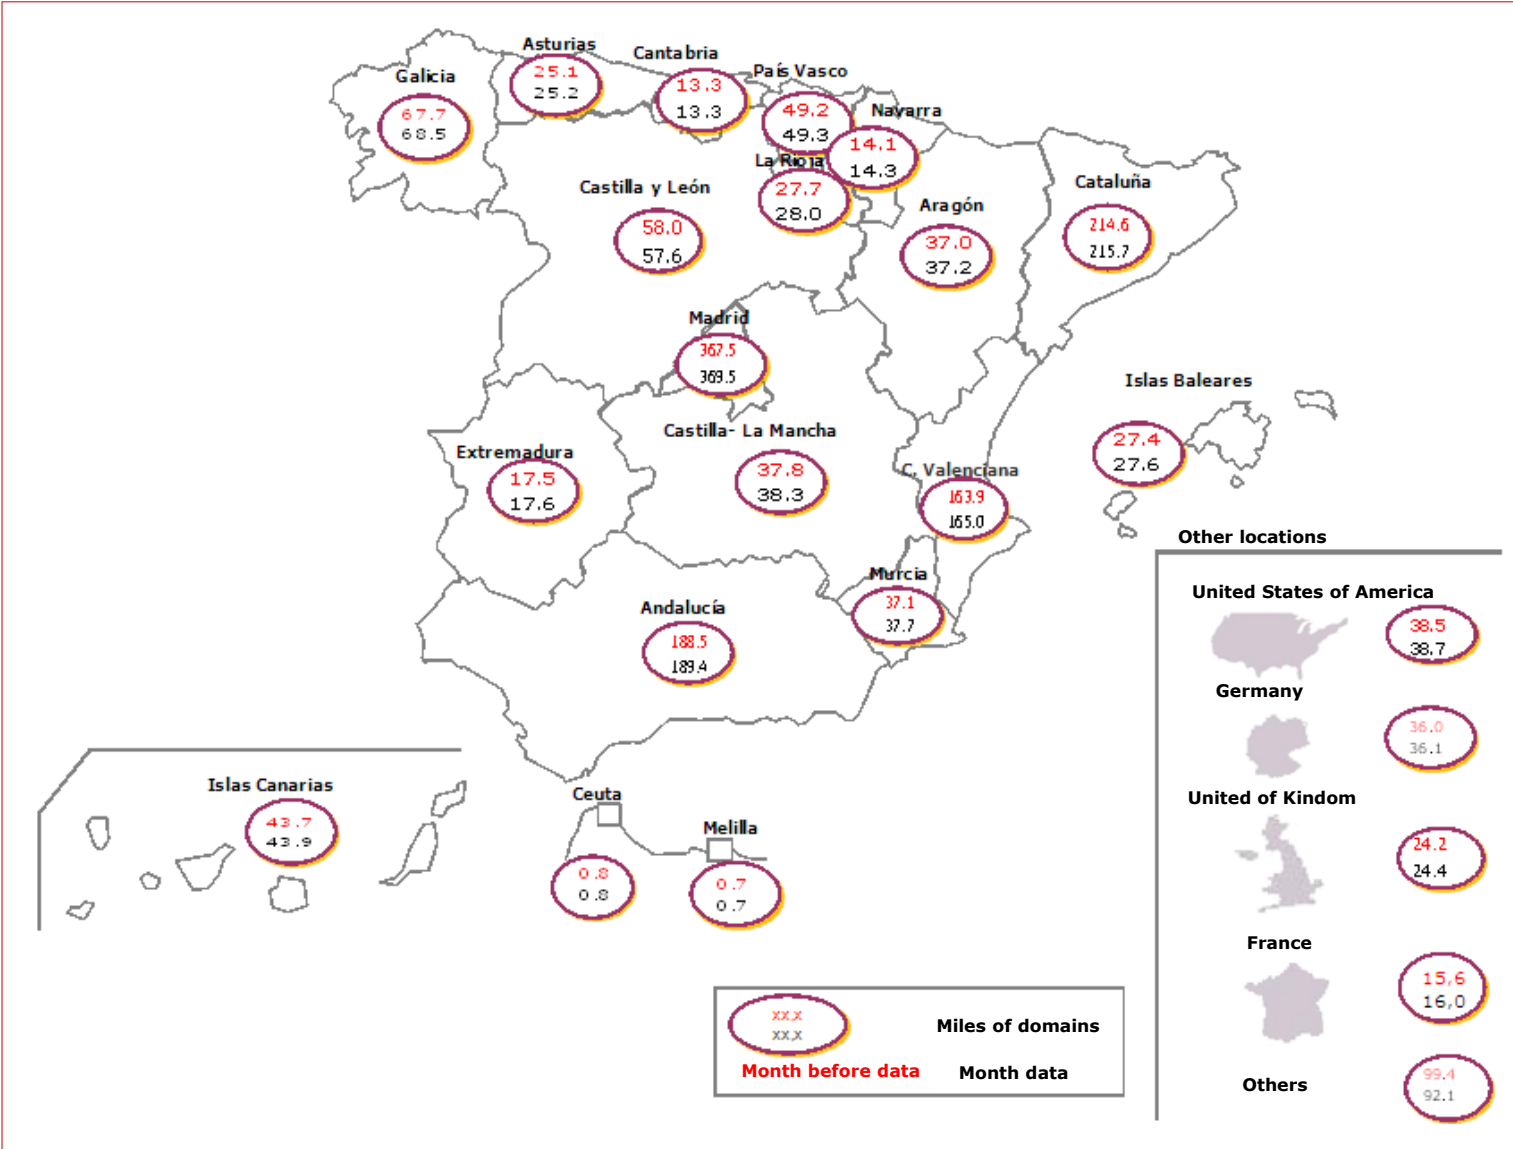

2.4- Geographic distribution

Source: Red.es