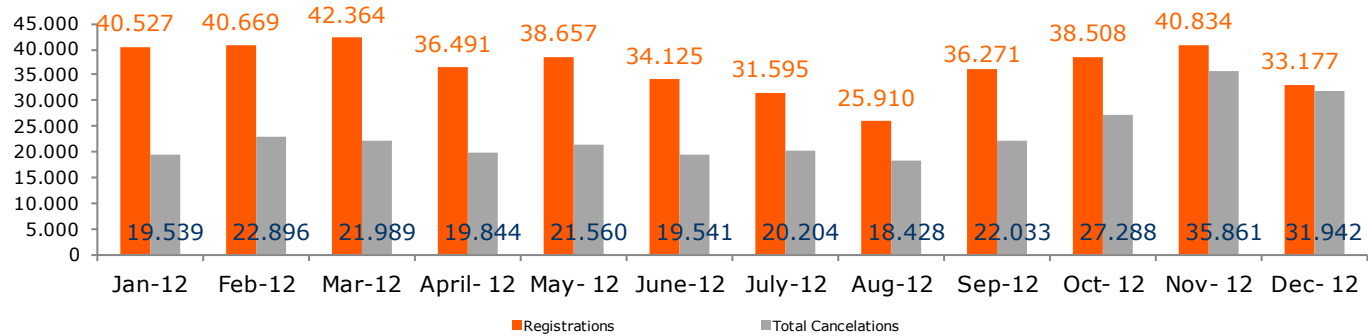

Source: Red.es

2.2.1- Historic evolution of active domains

Active Domains

Year	Active Domains
1997	7.219
1998	12.887
1999	18.859
2000	29.590
2001	35.570
2002	43.476
2003	71.158
2004	85.309
2005	298.600
2006	507.874
2007	805.327
2008	1.082.757
2009	1.207.832
2010	1.247.978
2011	1.458.371
2012	1.614.149

Source: Red.es

2.2.2- Annual evolution of active domains

Source: Red.es

2.3- Registrations and cancelations of domains

Month	Registrations	Total Cancellations	Cancellations	No renewal
Jan-12	40.527	19.539	775	18.764
Feb-12	40.669	22.896	525	22.371
Mar-12	42.364	21.989	345	21.644
April-12	36.491	19.844	369	19.475
May-12	38.657	21.560	834	20.726
June-12	34.125	19.541	750	18.791
July-12	31.595	20.204	729	19.475
Aug-12	25.910	18.428	431	17.997
Sep-12	36.271	22.033	356	21.677
Oct-12	38.508	27.288	309	26.979
Nov-12	40.834	35.861	363	35.498
Dec-12	33.177	31.942	353	31.589
		Total cancelations = cancelations + No renewal		