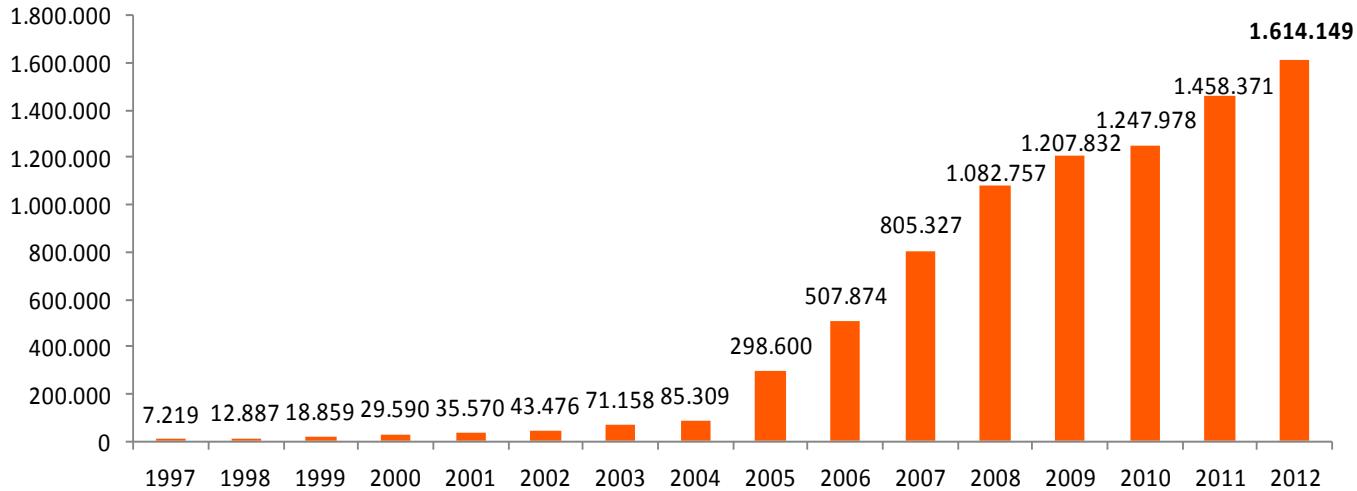

Source: Red.es

2.2.1- Historic evolution of active domains

Active Domains

Year	Active Domains
1997	7.219
1998	12.887
1999	18.859
2000	29.590
2001	35.570
2002	43.476
2003	71.158
2004	85.309
2005	298.600
2006	507.874
2007	805.327
2008	1.082.757
2009	1.207.832
2010	1.247.978
2011	1.458.371
2012	1.614.149