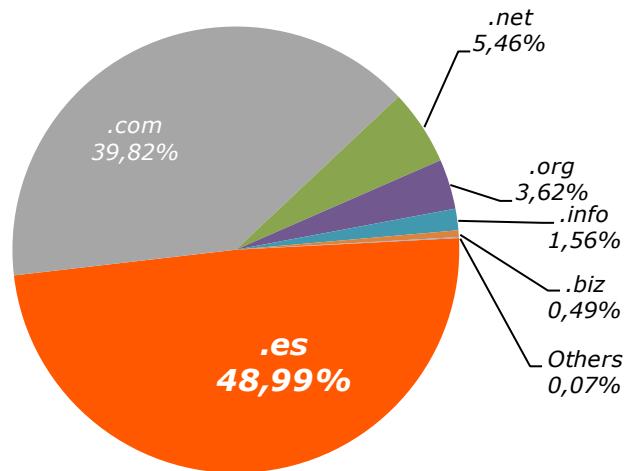

Domains statistics

December 2012

January 2013

1- Domains distribution in Spain.....	3
2- Domains “.es”	
2.1- Composition of “.es”.....	4
2.2- Evolution:	
2.2.1- Historic of active domains.....	5
2.2.2- Annual (12 months).....	6
2.3- Registrations and cancelations of domains	7
2.4- Geographic distribution.....	8

1- Domains distribution in Spain

Domains	Number of domains
.es	1.614.149
.com	1.311.772
.net	179.781
.org	119.181
.info	51.283
.biz	16.047
Others	2.315
Total	3.294.528

Source: Red.es y WebHosting

2.1- Composition of ".es"