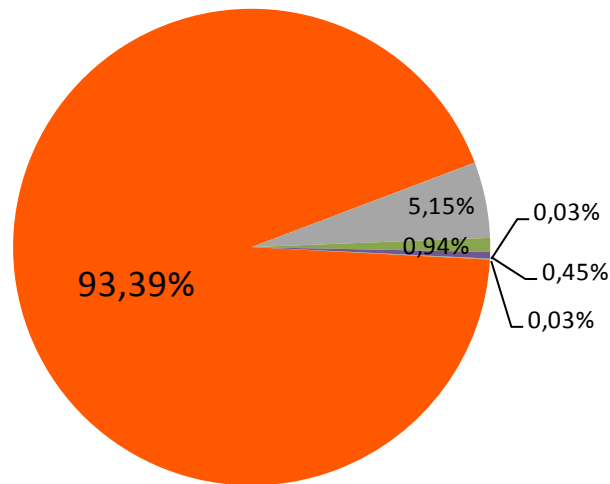

2.1- Composition of ".es"

■ es   ■ com.es   ■ org.es   ■ nom.es   ■ gob.es   ■ edu.es

Domains Composition	
TLD	Nr Of Domains
es	1.507.503
com.es	83.189
org.es	15.225
nom.es	7.233
gob.es	545
edu.es	435
Total	1.614.130 *

* The difference the total number of ".es" respect to the rest of the report is due by the date of collection of data

Source: Red.es