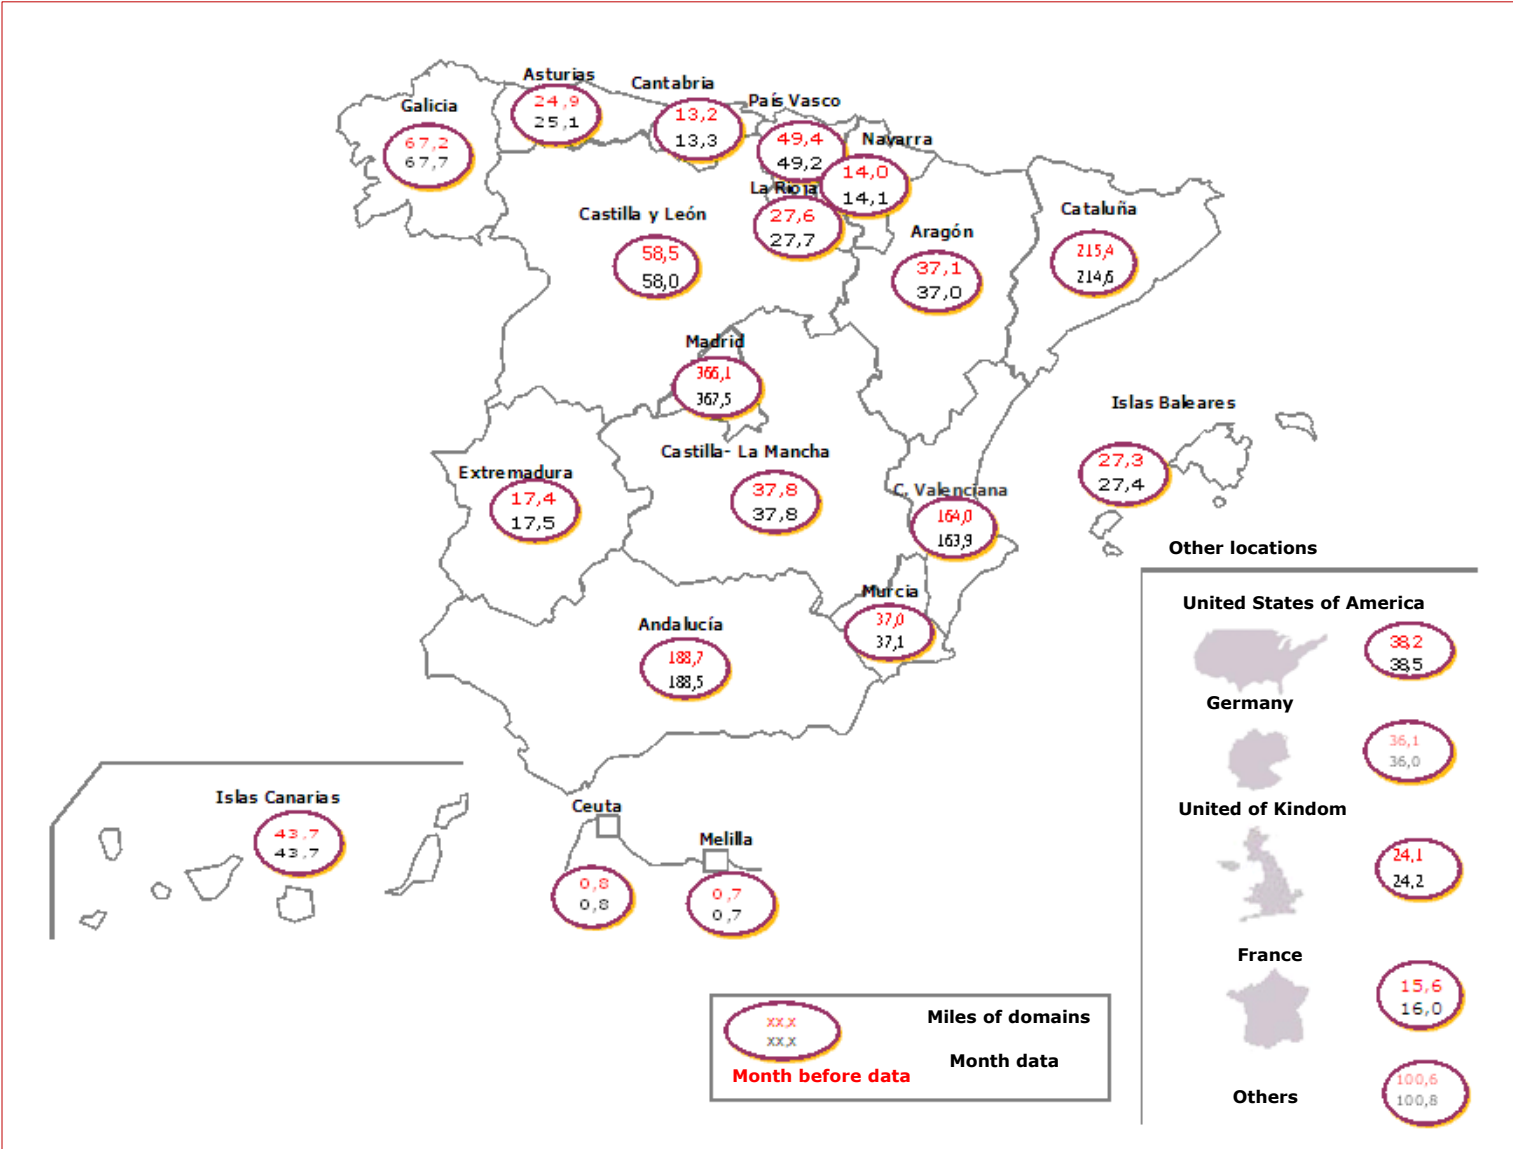

2.4- Geographic distribution

Source: Red.es