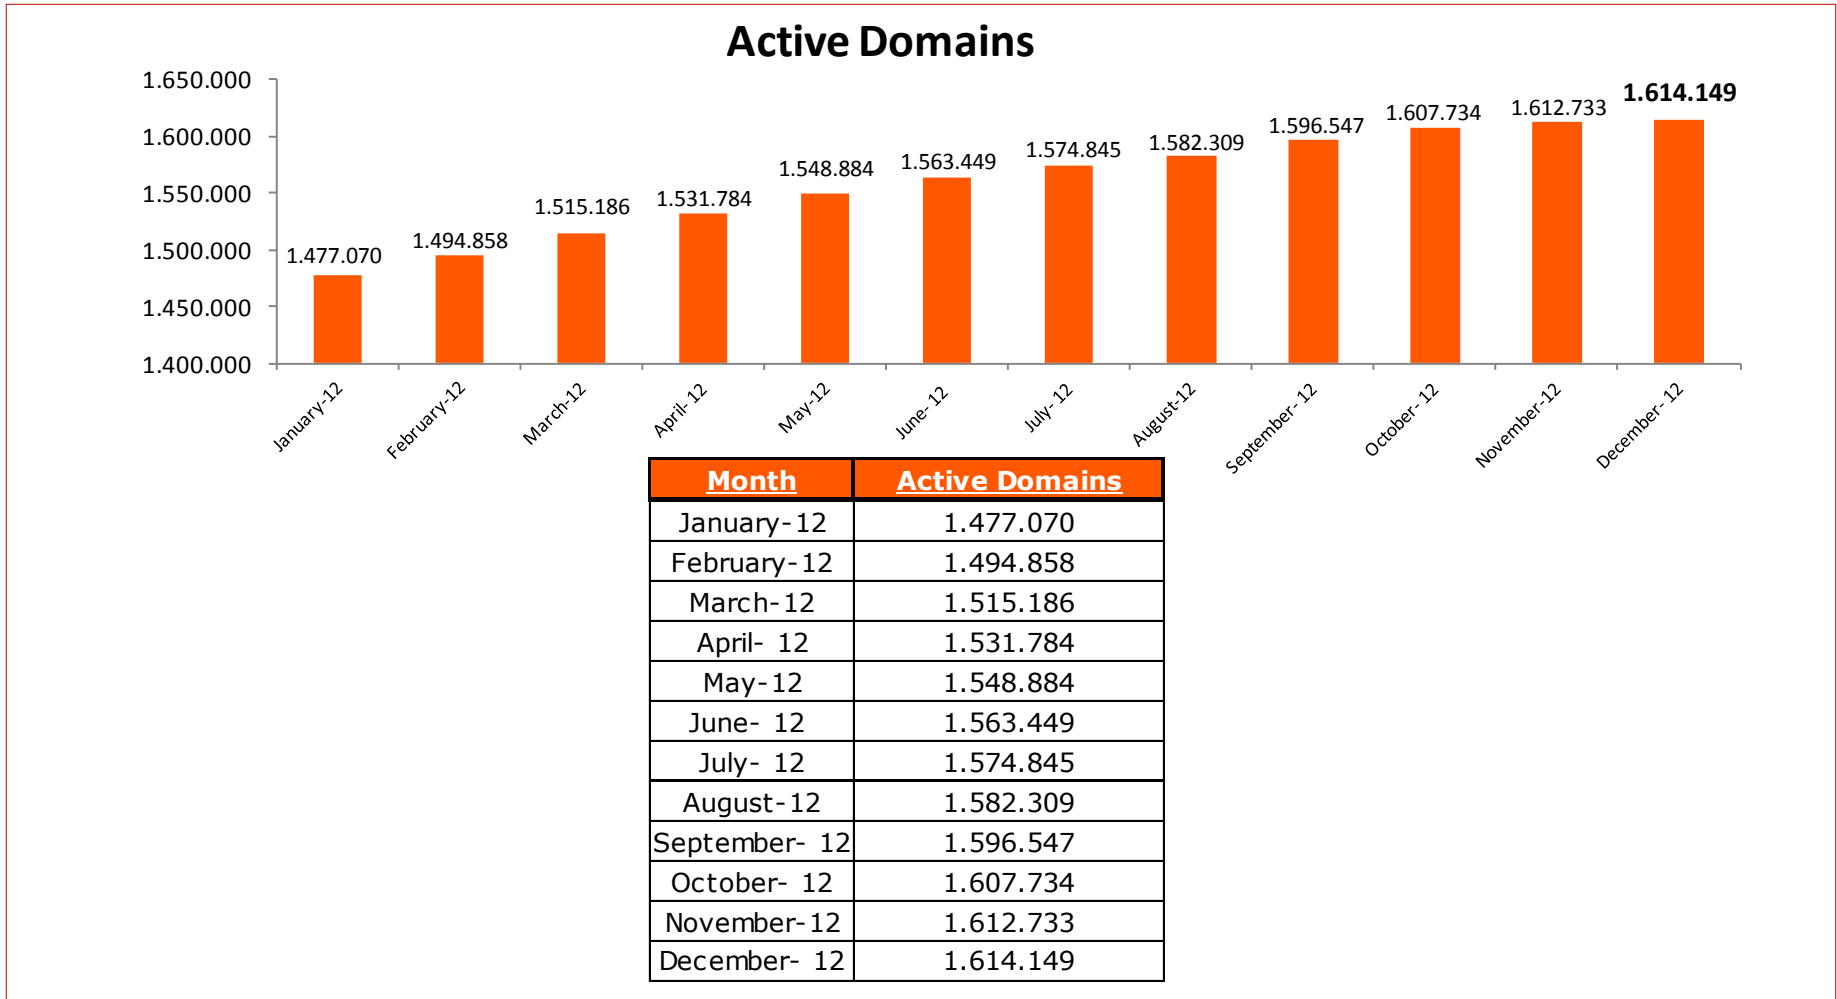

Source: Red.es

2.2.1- Historic evolution of active domains

Active Domains

Year	Active Domains
1997	7.219
1998	12.887
1999	18.859
2000	29.590
2001	35.570
2002	43.476
2003	71.158
2004	85.309
2005	298.600
2006	507.874
2007	805.327
2008	1.082.757
2009	1.207.832
2010	1.247.978
2011	1.458.371
2012	1.614.149

Source: Red.es

2.2.2- Annual evolution of active domains

Source: Red.es

2.3- Registrations and cancelations of domains

Month	Registrations	Total Cancellations	Cancellations	No renewal
Jan-12	40.527	19.539	775	18.764
Feb-12	40.669	22.896	525	22.371
Mar-12	42.364	21.989	345	21.644
April-12	36.491	19.844	369	19.475
May-12	38.657	21.560	834	20.726
June-12	34.125	19.541	750	18.791
July-12	31.595	20.204	729	19.475
Aug-12	25.910	18.428	431	17.997
Sep-12	36.271	22.033	356	21.677
Oct-12	38.508	27.288	309	26.979
Nov-12	40.834	35.861	363	35.498
Dec-12	33.177	31.942	353	31.589
		Total cancelations = cancelations + No renewal		