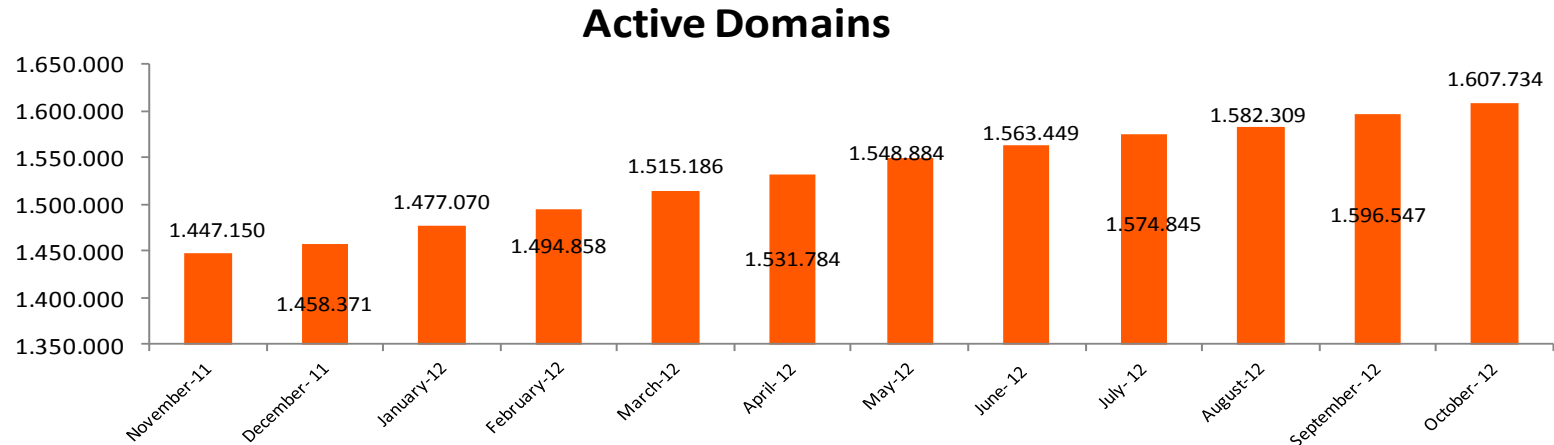

\* The difference the total number of ".es" respect to the rest of the report is due by the date of collection of data

Source: Red.es

## 2.2.1- Historic evolution of active domains

Source: Red.es

## 2.2.2- Annual evolution of active domains

Month	Active Domains
November-11	1.447.150
December- 11	1.458.371
January-12	1.477.070
February-12	1.494.858
March-12	1.515.186
April- 12	1.531.784
May-12	1.548.884
June- 12	1.563.449
July- 12	1.574.845
August-12	1.582.309
September- 12	1.596.547
October- 12	1.607.734