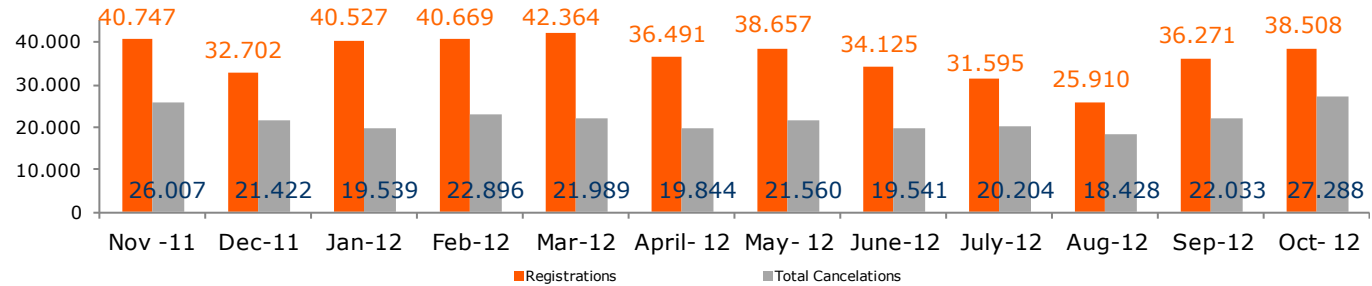

2.3- Registrations and cancelations of domains

Month	Registrations	Total Cancelations	Cancelations	No renewal
Nov -11	40.747	26.007	294	25.713
Dec-11	32.702	21.422	578	20.844
Jan-12	40.527	19.539	775	18.764
Feb-12	40.669	22.896	525	22.371
Mar-12	42.364	21.989	345	21.644
April- 12	36.491	19.844	369	19.475
May- 12	38.657	21.560	834	20.726
June-12	34.125	19.541	750	18.791
July-12	31.595	20.204	729	19.475
Aug-12	25.910	18.428	431	17.997
Sep-12	36.271	22.033	356	21.677
Oct- 12	38.508	27.288	309	26.979

Total cancelations = cancelations + No renewal

Source: Red.es