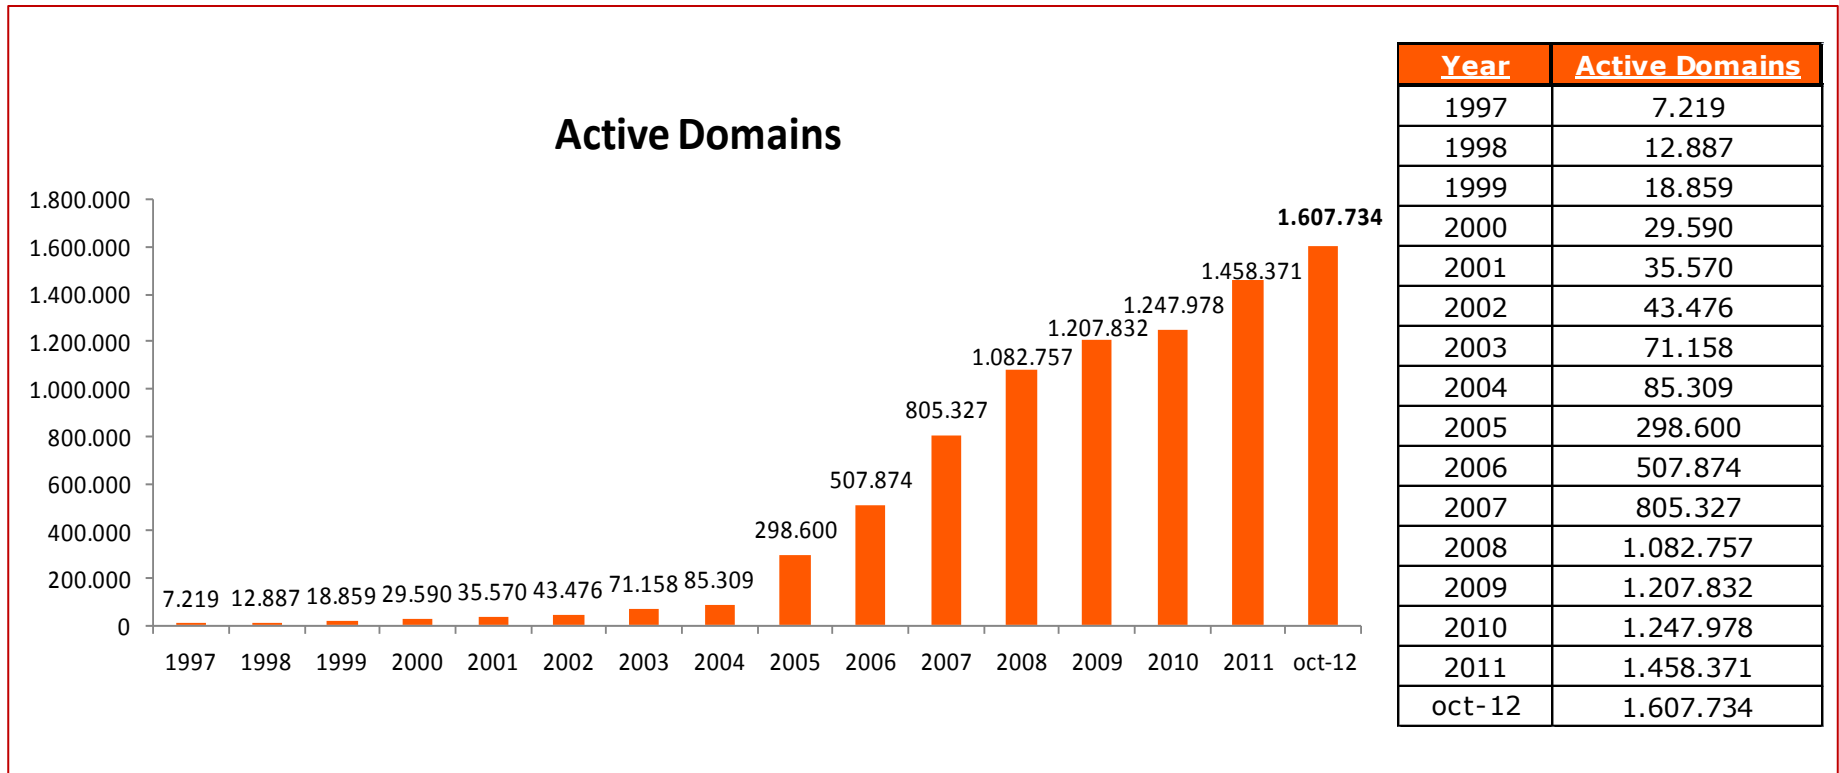

# 1- Domains distribution in Spain

Domains	Number of domains
.es	1.607.734
.com	1.298.066
.net	179.763
.org	118.647
.info	51.820
.biz	16.223
Others	2.315
<b>Total</b>	<b>3.274.568</b>

Source: Red.es y WebHosting

\* The difference the total number of ".es" respect to the rest of the report is due by the date of collection of data

Source: Red.es

## 2.2.1- Historic evolution of active domains

Source: Red.es