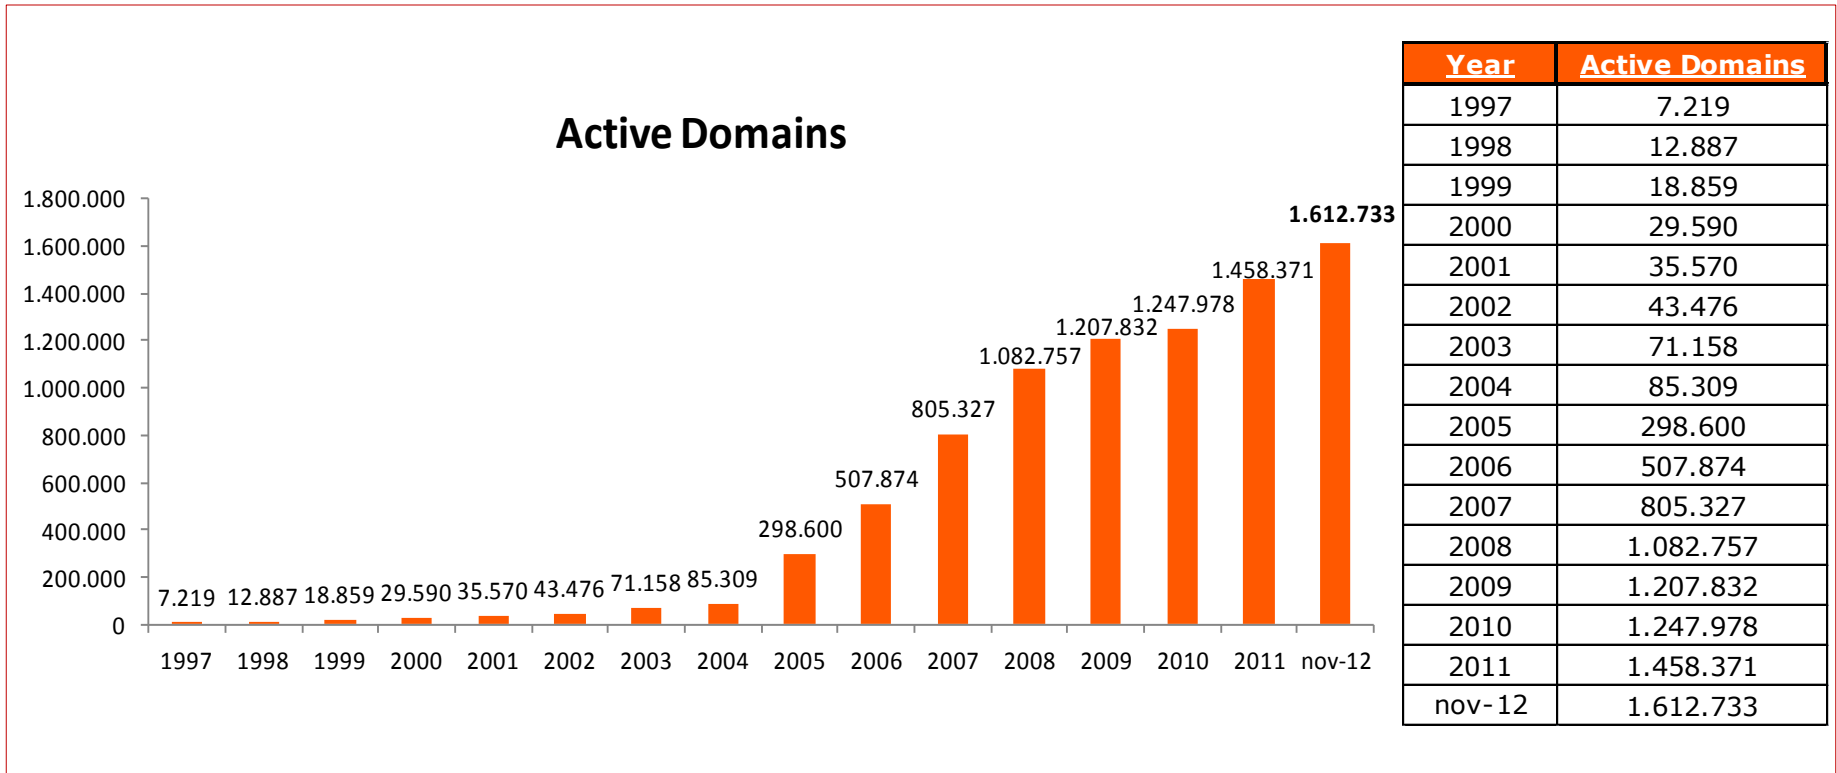

* The difference the total number of ".es" respect to the rest of the report is due by the date of collection of data

Source: Red.es

2.2.1- Historic evolution of active domains

Source: Red.es

2.2.2- Annual evolution of active domains

| Month | Active Domains |
|---------------|----------------|
| December- 11 | 1.458.371 |
| January-12 | 1.477.070 |
| February-12 | 1.494.858 |
| March-12 | 1.515.186 |
| April- 12 | 1.531.784 |
| May- 12 | 1.548.884 |
| June- 12 | 1.563.449 |
| July- 12 | 1.574.845 |
| August-12 | 1.582.309 |
| September- 12 | 1.596.547 |
| October- 12 | 1.607.734 |
| November-12 | 1.612.733 |