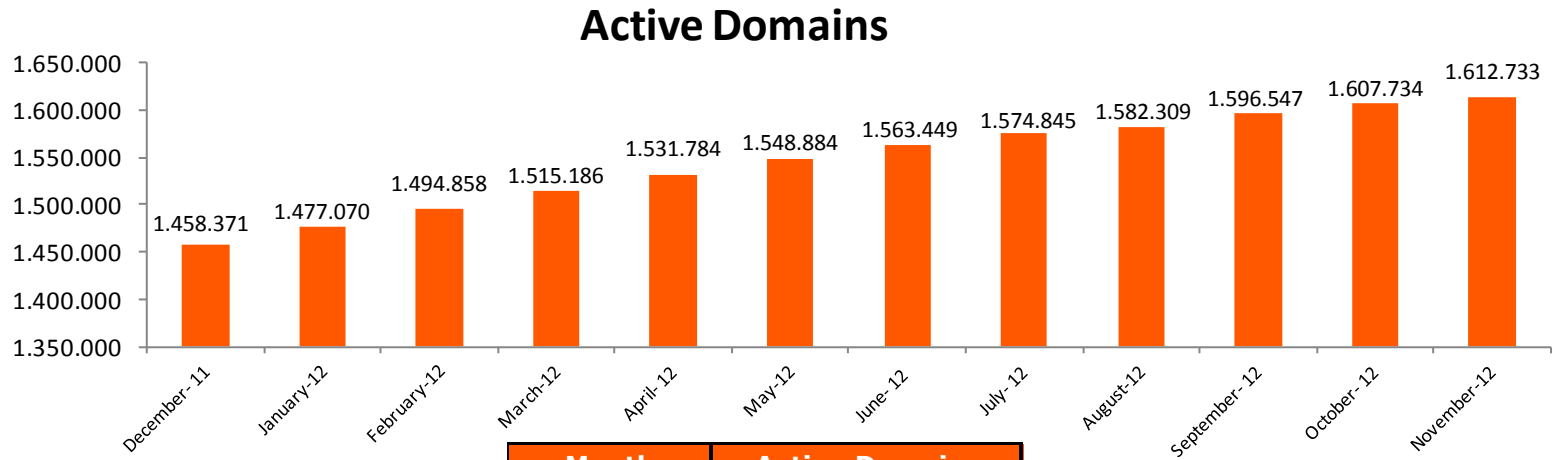

* The difference the total number of ".es" respect to the rest of the report is due by the date of collection of data

Source: Red.es

2.2.1- Historic evolution of active domains

Source: Red.es

2.2.2- Annual evolution of active domains

| Month | Active Domains |
|---------------|----------------|
| December- 11 | 1.458.371 |
| January-12 | 1.477.070 |
| February-12 | 1.494.858 |
| March-12 | 1.515.186 |
| April- 12 | 1.531.784 |
| May- 12 | 1.548.884 |
| June- 12 | 1.563.449 |
| July- 12 | 1.574.845 |
| August-12 | 1.582.309 |
| September- 12 | 1.596.547 |
| October- 12 | 1.607.734 |
| November-12 | 1.612.733 |