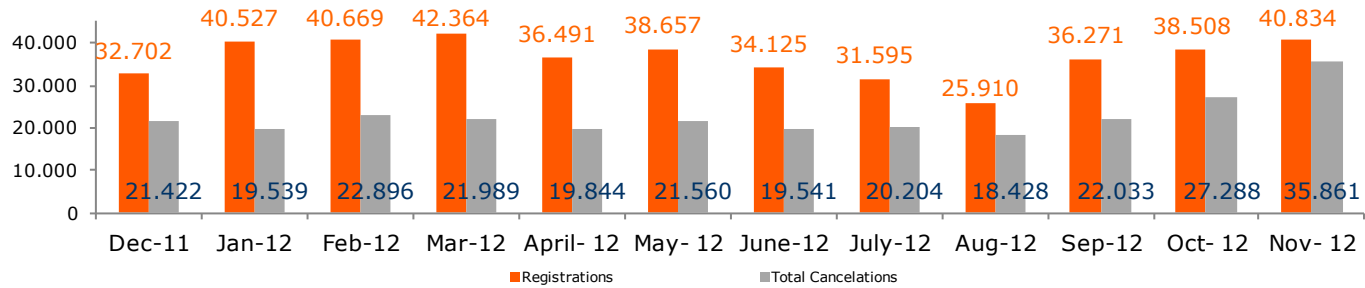

2.3- Registrations and cancelations of domains

Month	Registrations	Total Cancelations	Cancelations	No renewal
Dec-11	32.702	21.422	578	20.844
Jan-12	40.527	19.539	775	18.764
Feb-12	40.669	22.896	525	22.371
Mar-12	42.364	21.989	345	21.644
April- 12	36.491	19.844	369	19.475
May- 12	38.657	21.560	834	20.726
June-12	34.125	19.541	750	18.791
July-12	31.595	20.204	729	19.475
Aug-12	25.910	18.428	431	17.997
Sep-12	36.271	22.033	356	21.677
Oct- 12	38.508	27.288	309	26.979
Nov- 12	40.834	35.861	363	35.498
		Total cancelations = cancelations + No renewal		

Source: Red.es