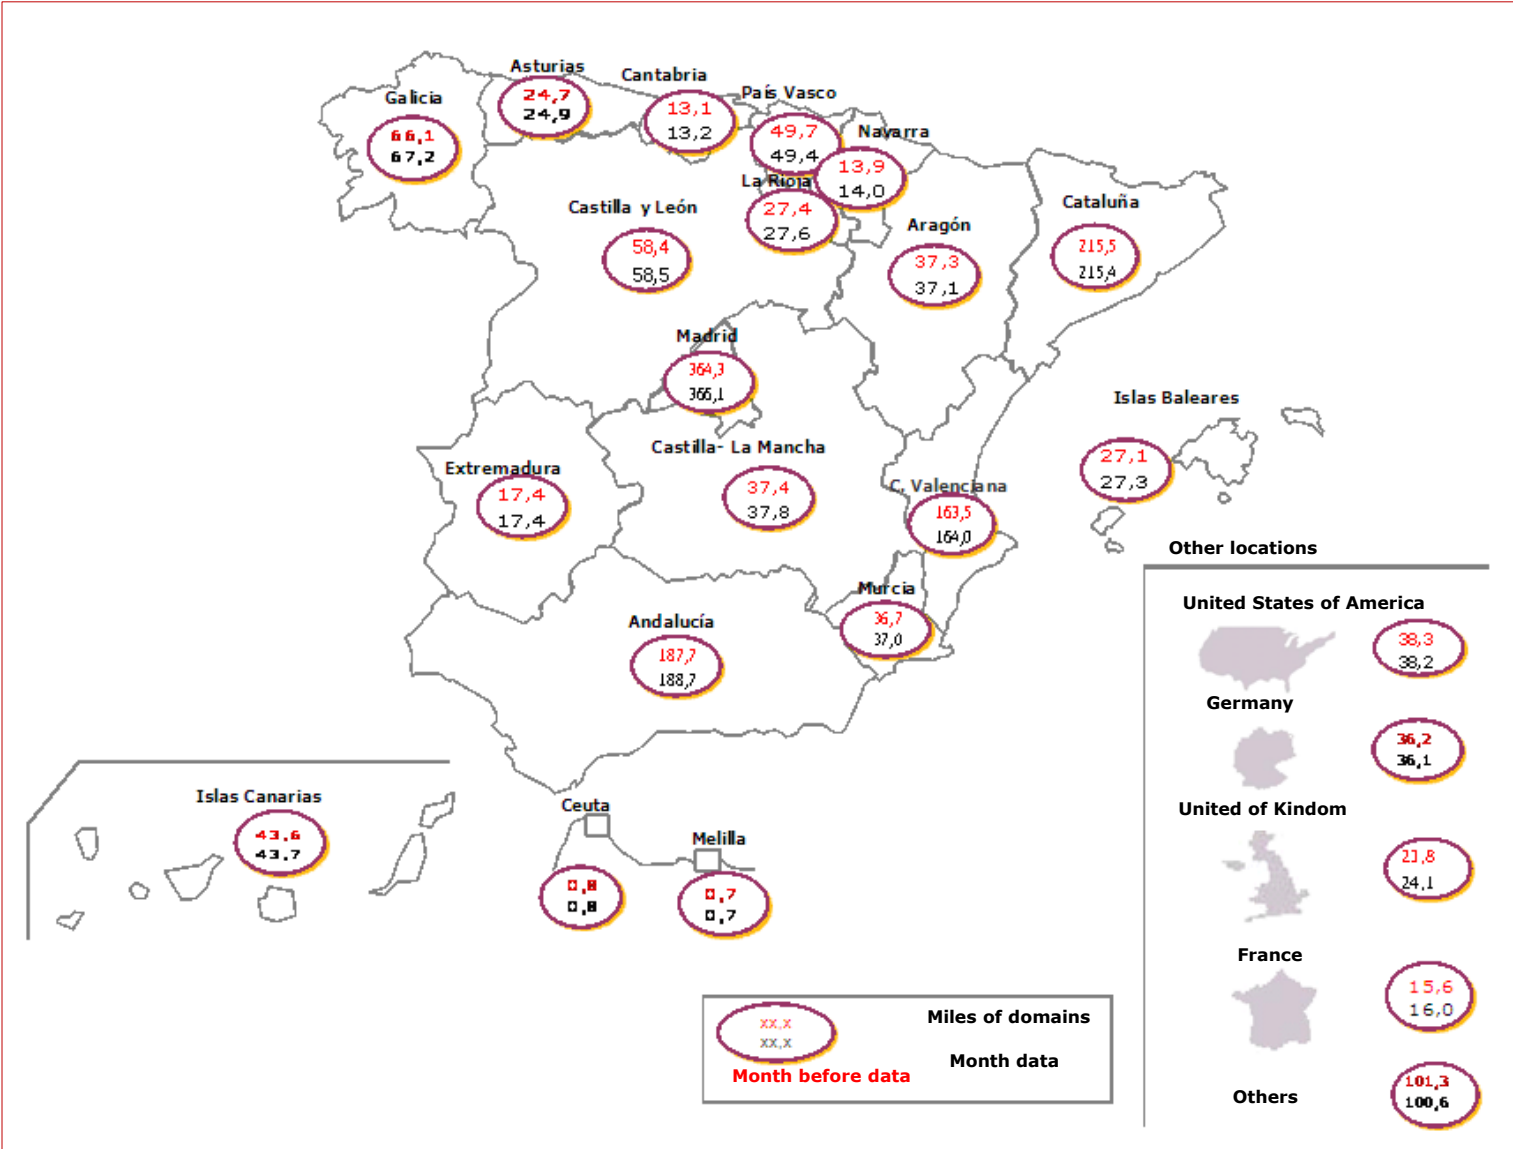

2.4- Geographic distribution

Source: Red.es