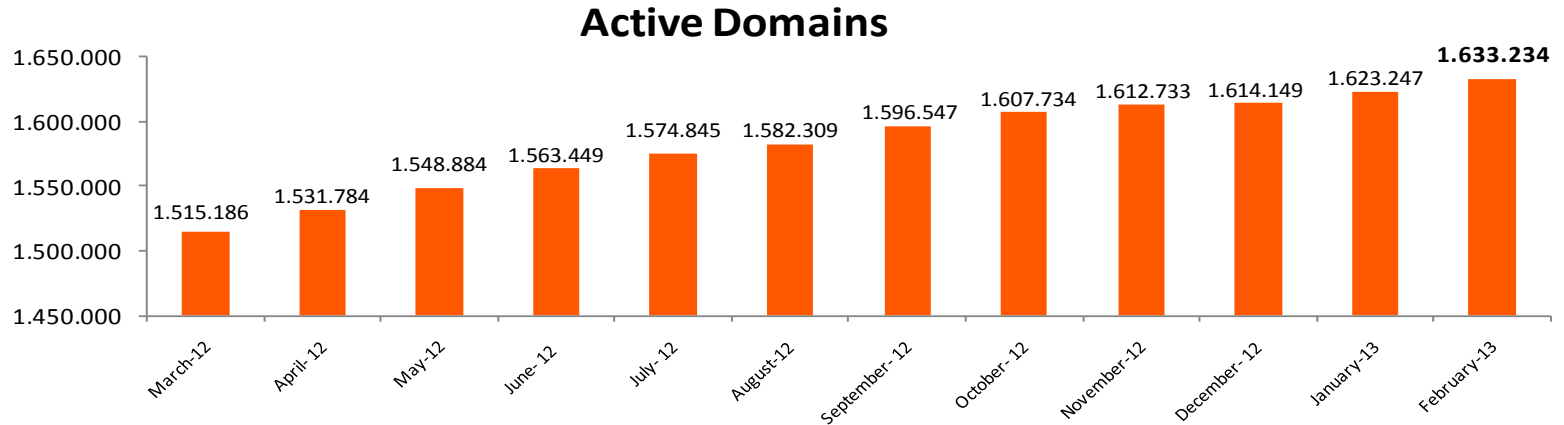

Source: Red.es

2.2.1- Historic evolution of active domains

Active domains

Year	Active Domains
1997	7.219
1998	12.887
1999	18.859
2000	29.590
2001	35.570
2002	43.476
2003	71.158
2004	85.309
2005	298.600
2006	507.874
2007	805.327
2008	1.082.757
2009	1.207.832
2010	1.247.978
2011	1.458.371
2012	1.614.149
feb-13	1.633.234

Source: Red.es

2.2.2- Annual evolution of active domains

Month	Active Domains
March-12	1.515.186
April- 12	1.531.784
May-12	1.548.884
June- 12	1.563.449
July- 12	1.574.845
August-12	1.582.309
September- 12	1.596.547
October- 12	1.607.734
November-12	1.612.733
December- 12	1.614.149
January-13	1.623.247
February-13	1.633.234