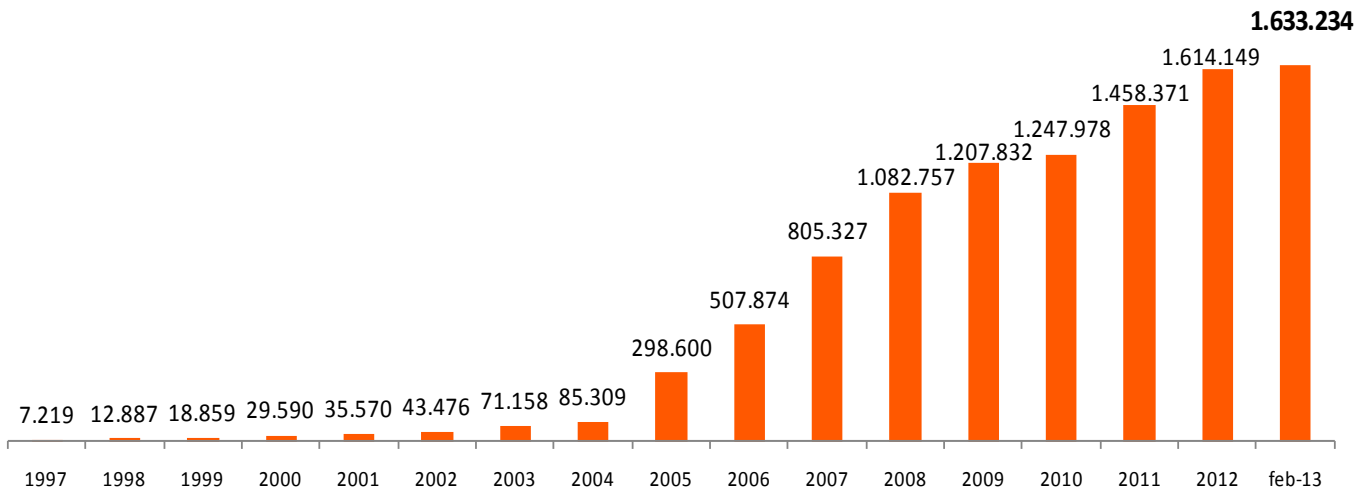

Source: Red.es

2.2.1- Historic evolution of active domains

Active domains

Year	Active Domains
1997	7.219
1998	12.887
1999	18.859
2000	29.590
2001	35.570
2002	43.476
2003	71.158
2004	85.309
2005	298.600
2006	507.874
2007	805.327
2008	1.082.757
2009	1.207.832
2010	1.247.978
2011	1.458.371
2012	1.614.149
feb-13	1.633.234