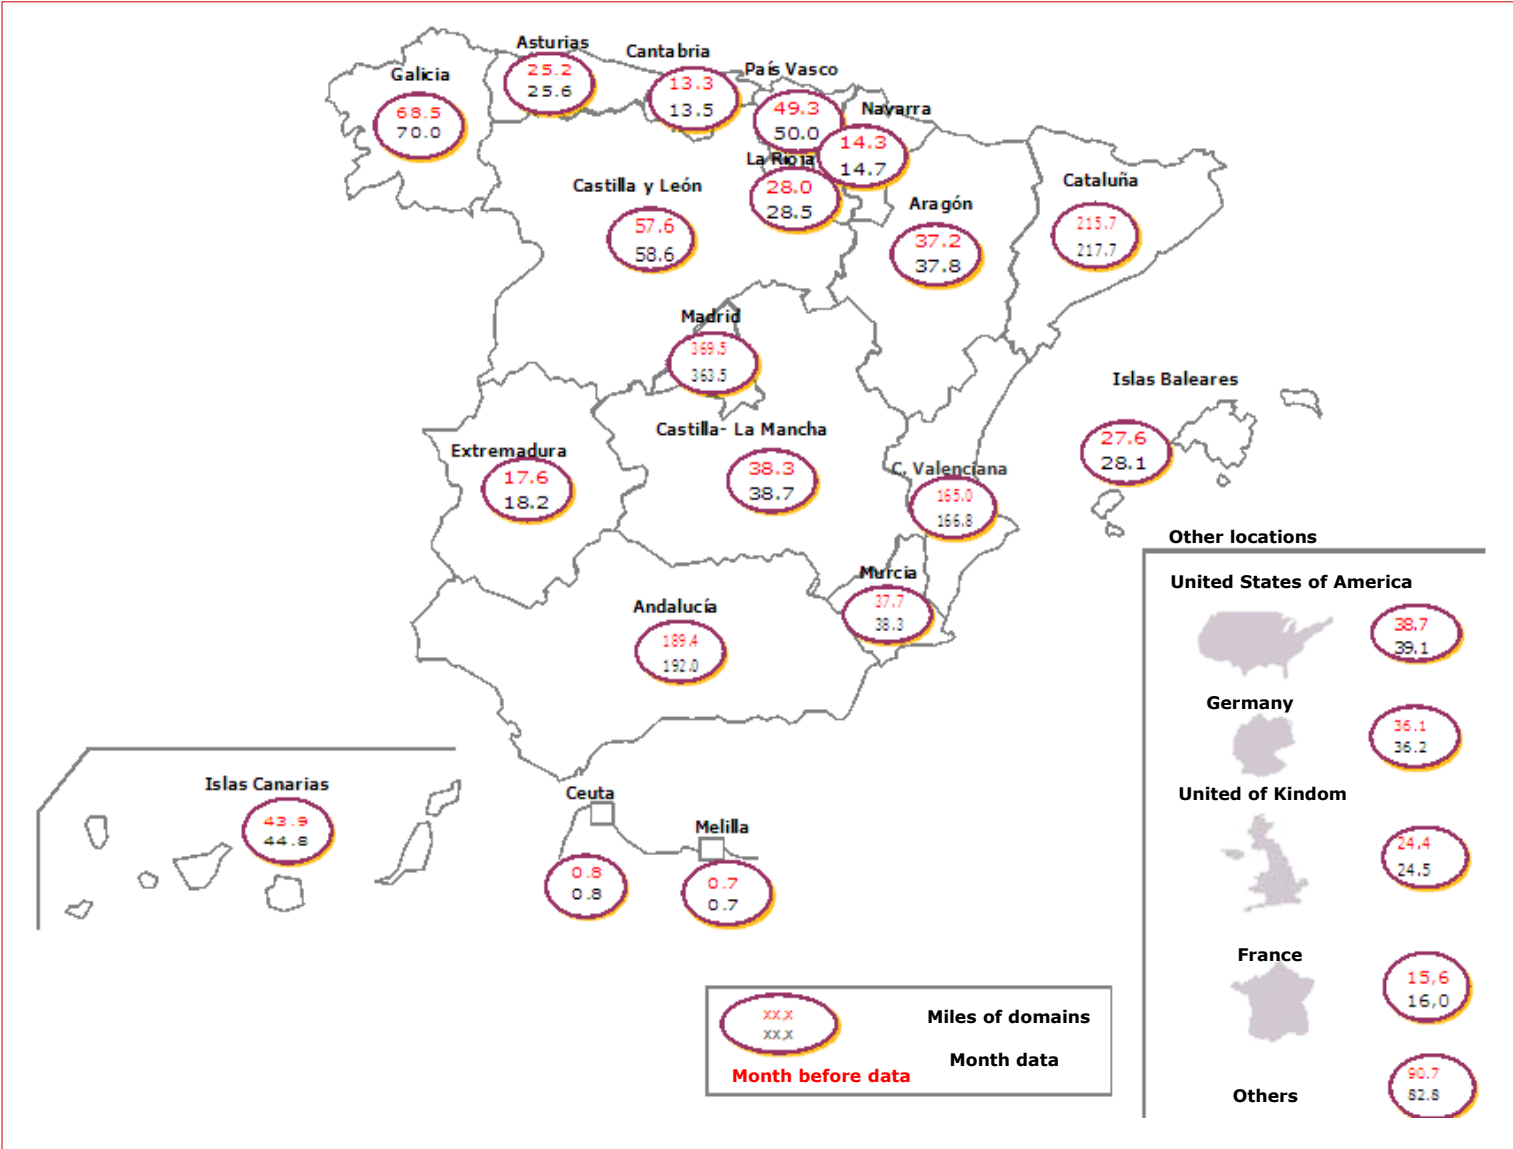

2.4- Geographic distribution

Source: Red.es