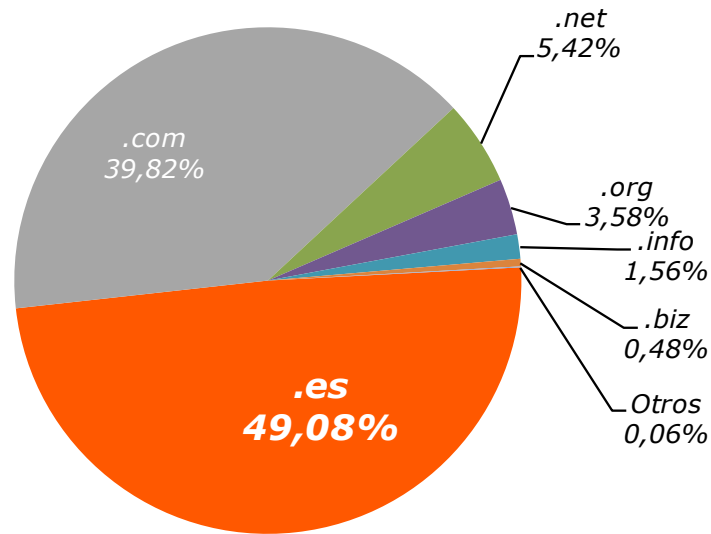

Domains statistics

February 2013

March 2013

1- Domains distribution in Spain.....	3
2- Domains “.es”	
2.1- Composition of “.es”.....	4
2.2- Evolution:	
2.2.1- Historic of active domains.....	5
2.2.2- Annual (12 months).....	6
2.3- Registrations and cancelations of domains	7
2.4- Geographic distribution.....	8

1- Domains distribution in Spain

Domino	Número
.es	1.633.234
.com	1.325.180
.net	180.315
.org	119.065
.info	51.839
.biz	15.890
Otros	2.062
Total	3.327.585

Source: Red.es y WebHosting

2.1- Composition of ".es"