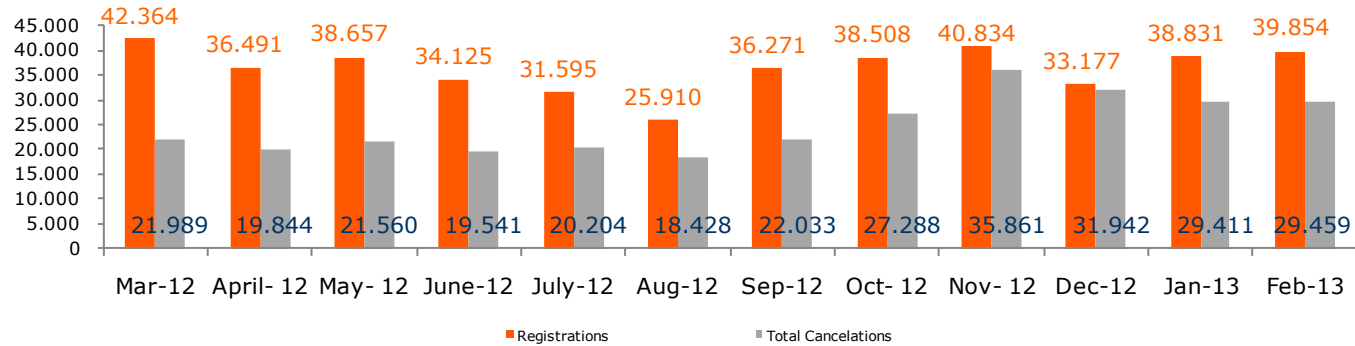

Source: Red.es

2.2.1- Historic evolution of active domains

Active domains

Year	Active Domains
1997	7.219
1998	12.887
1999	18.859
2000	29.590
2001	35.570
2002	43.476
2003	71.158
2004	85.309
2005	298.600
2006	507.874
2007	805.327
2008	1.082.757
2009	1.207.832
2010	1.247.978
2011	1.458.371
2012	1.614.149
feb-13	1.633.234

Source: Red.es

2.2.2- Annual evolution of active domains

Month	Active Domains
March-12	1.515.186
April- 12	1.531.784
May-12	1.548.884
June- 12	1.563.449
July- 12	1.574.845
August-12	1.582.309
September- 12	1.596.547
October- 12	1.607.734
November-12	1.612.733
December- 12	1.614.149
January-13	1.623.247
February-13	1.633.234

Source: Red.es

2.3- Registrations and cancelations of domains

Month	Registrations	Total Cancelations	Cancelations	No renewal
Mar- 12	42.364	21.989	345	21.644
April- 12	36.491	19.844	369	19.475
May- 12	38.657	21.560	834	20.726
June-12	34.125	19.541	750	18.791
July- 12	31.595	20.204	729	19.475
Aug- 12	25.910	18.428	431	17.997
Sep- 12	36.271	22.033	356	21.677
Oct- 12	38.508	27.288	309	26.979
Nov- 12	40.834	35.861	363	35.498
Dec- 12	33.177	31.942	353	31.589
Jan-13	38.831	29.411	336	29.075
Feb-13	39.854	29.459	424	29.035
		Total cancelations = cancelations + No renewal		