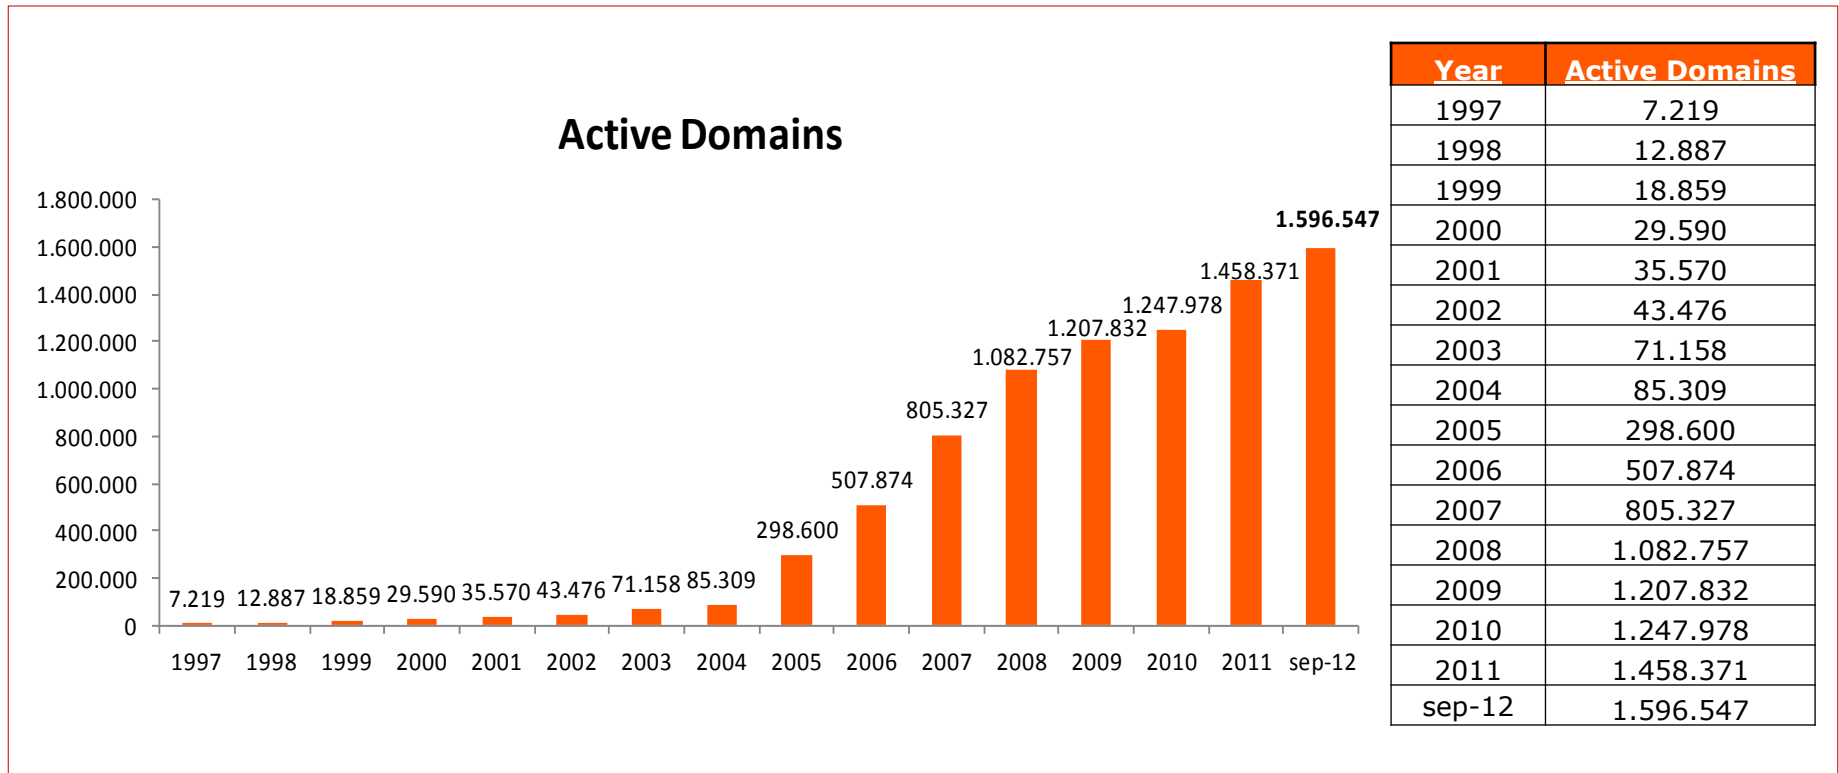

Domains statistics

September 2012

October 2012

- 1-** Domains distribution in Spain..... 3
- 2-** Domains “.es”
 - 2.1-** Composition of “.es”..... 4
 - 2.2-** Evolution:
 - 2.2.1-** Historic of active domains..... 5
 - 2.2.2-** Annual (12 months)..... 6
 - 2.3-** Registrations and cancelations of domains7
 - 2.4-** Geographic distribution..... 8

1- Domains distribution in Spain

Domains	Number of domains
.es	1.596.547
.com	1.293.082
.net	179.839
.org	118.653
.info	52.021
.biz	16.329
Others	2.592
Total	3.259.063

Source: Red.es y WebHosting

2.1- Composition of “.es”

Source: Red.es

2.2.1- Historic evolution of active domains

Source: Red.es

2.2.2- Annual evolution of active domains

Month	Active Domains
October-11	1.432.130
November-11	1.447.150
December- 11	1.458.371
January-12	1.477.070
February-12	1.494.858
March-12	1.515.186
April- 12	1.531.784
May-12	1.548.884
June- 12	1.563.449
July- 12	1.574.845
August-12	1.582.309
September- 12	1.596.547