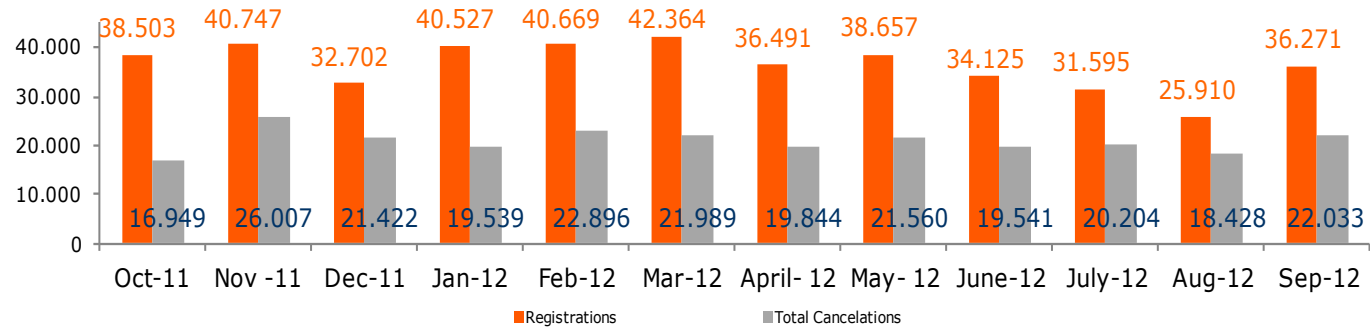

Source: Red.es

2.2.1- Historic evolution of active domains

Source: Red.es

2.2.2- Annual evolution of active domains

Month	Active Domains
October-11	1.432.130
November-11	1.447.150
December- 11	1.458.371
January-12	1.477.070
February-12	1.494.858
March-12	1.515.186
April- 12	1.531.784
May-12	1.548.884
June- 12	1.563.449
July- 12	1.574.845
August-12	1.582.309
September- 12	1.596.547

Source: Red.es

2.3- Registrations and cancelations of domains

Month	Registrations	Total Cancelations	Cancelations	No renewal
Oct-11	38.503	16.949	357	16.592
Nov -11	40.747	26.007	294	25.713
Dec-11	32.702	21.422	578	20.844
Jan-12	40.527	19.539	775	18.764
Feb-12	40.669	22.896	525	22.371
Mar-12	42.364	21.989	345	21.644
April- 12	36.491	19.844	369	19.475
May- 12	38.657	21.560	834	20.726
June-12	34.125	19.541	750	18.791
July-12	31.595	20.204	729	19.475
Aug-12	25.910	18.428	431	17.997
Sep-12	36.271	22.033	356	21.677