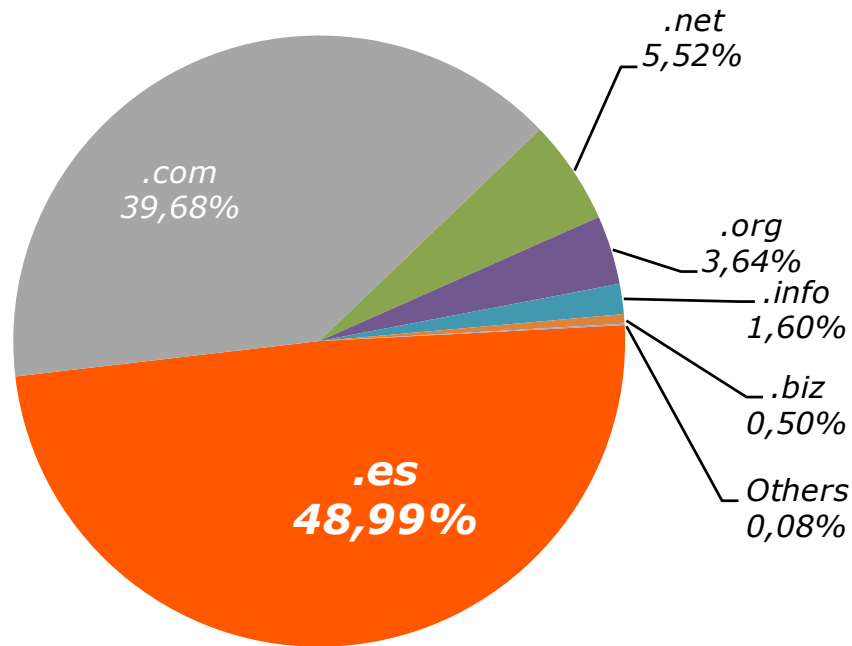

Domains statistics

September 2012

October 2012

- 1-** Domains distribution in Spain..... 3
- 2-** Domains “.es”
 - 2.1-** Composition of “.es”..... 4
 - 2.2-** Evolution:
 - 2.2.1-** Historic of active domains..... 5
 - 2.2.2-** Annual (12 months)..... 6
 - 2.3-** Registrations and cancelations of domains7
 - 2.4-** Geographic distribution..... 8

1- Domains distribution in Spain

Domains	Number of domains
.es	1.596.547
.com	1.293.082
.net	179.839
.org	118.653
.info	52.021
.biz	16.329
Others	2.592
Total	3.259.063

Source: Red.es y WebHosting

2.1- Composition of “.es”