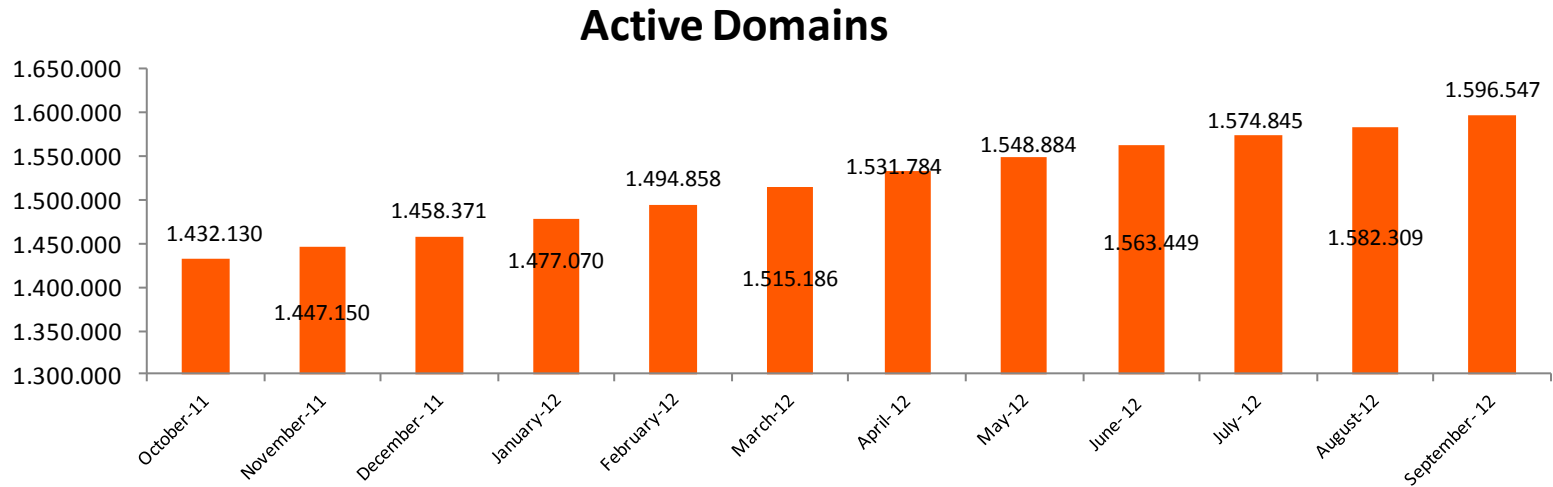

Source: Red.es

2.2.1- Historic evolution of active domains

Source: Red.es

2.2.2- Annual evolution of active domains

Month	Active Domains
October-11	1.432.130
November-11	1.447.150
December- 11	1.458.371
January-12	1.477.070
February-12	1.494.858
March-12	1.515.186
April- 12	1.531.784
May-12	1.548.884
June- 12	1.563.449
July- 12	1.574.845
August-12	1.582.309
September- 12	1.596.547