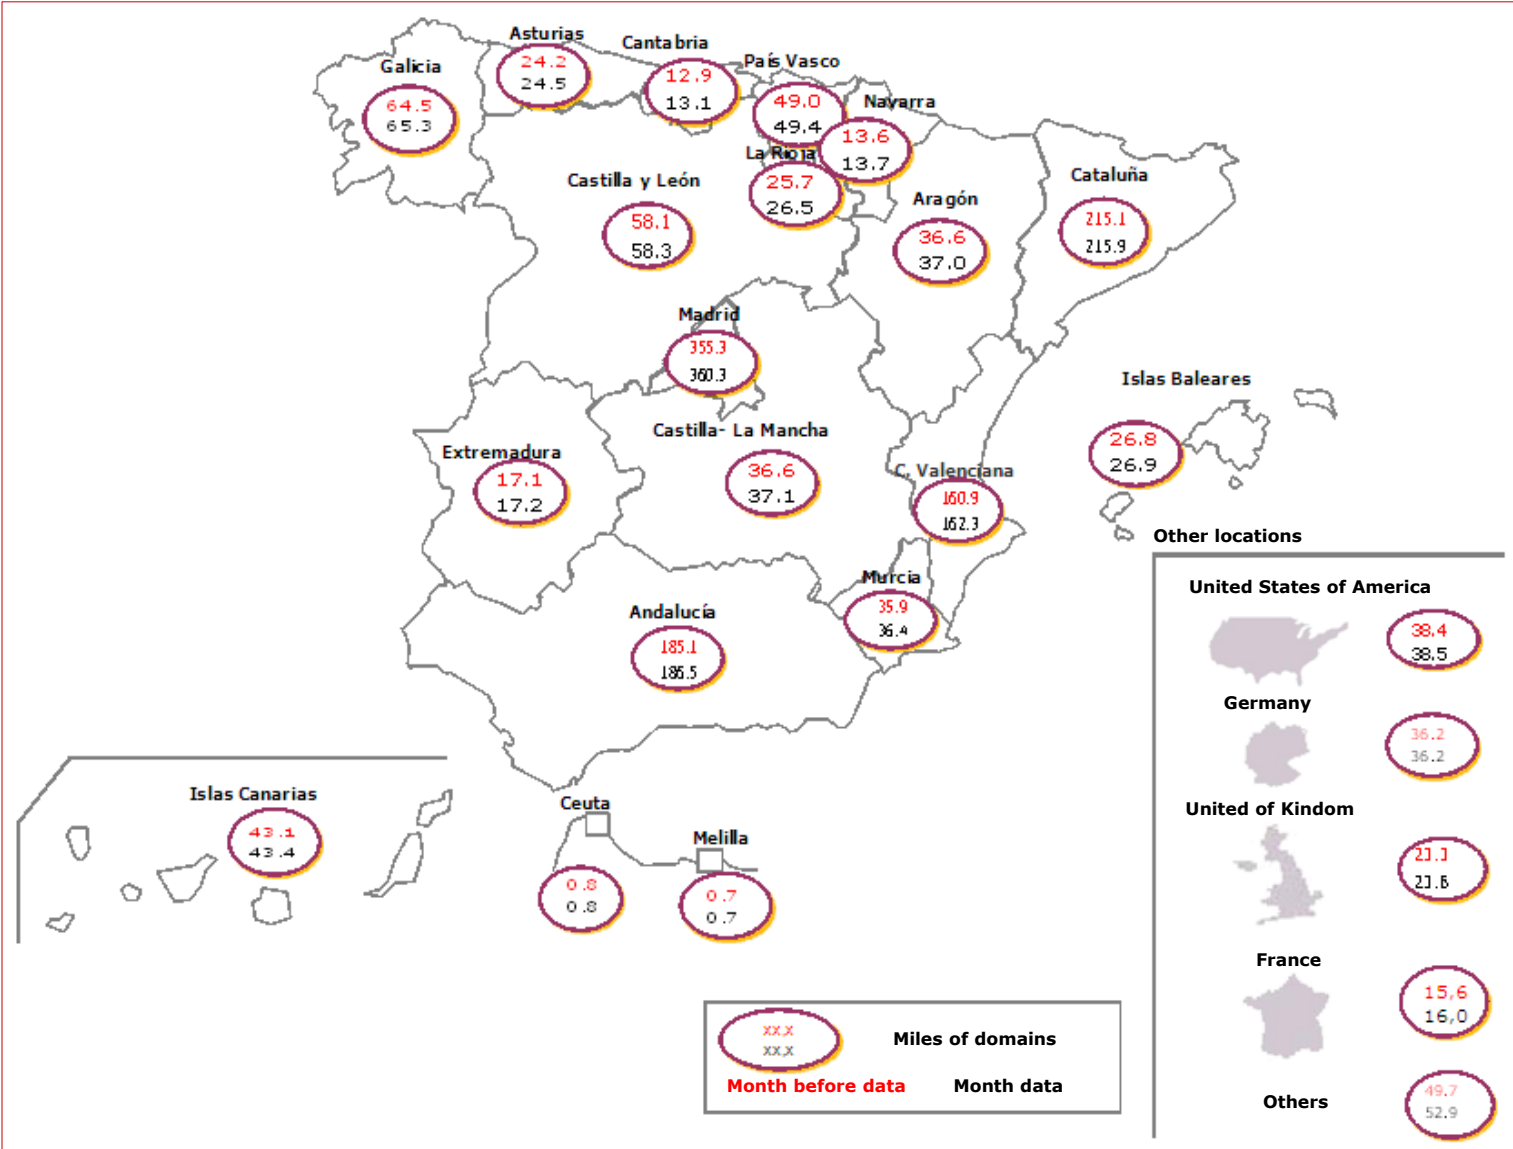

Source: Red.es

2.2.1- Historic evolution of active domains

Source: Red.es

2.2.2- Annual evolution of active domains

Month	Active Domains
October-11	1.432.130
November-11	1.447.150
December- 11	1.458.371
January-12	1.477.070
February-12	1.494.858
March-12	1.515.186
April- 12	1.531.784
May-12	1.548.884
June- 12	1.563.449
July- 12	1.574.845
August-12	1.582.309
September- 12	1.596.547

Source: Red.es

2.3- Registrations and cancelations of domains

Month	Registrations	Total Cancelations	Cancelations	No renewal
Oct-11	38.503	16.949	357	16.592
Nov -11	40.747	26.007	294	25.713
Dec-11	32.702	21.422	578	20.844
Jan-12	40.527	19.539	775	18.764
Feb-12	40.669	22.896	525	22.371
Mar-12	42.364	21.989	345	21.644
April- 12	36.491	19.844	369	19.475
May- 12	38.657	21.560	834	20.726
June-12	34.125	19.541	750	18.791
July-12	31.595	20.204	729	19.475
Aug-12	25.910	18.428	431	17.997
Sep-12	36.271	22.033	356	21.677

Total cancelations = cancelations + No renewal

Source: Red.es

2.4- Geographic distribution

Source: Red.es

www.red.es

Edificio Bronce,
Plaza Manuel Gómez Moreno s/n
28020 Madrid. España
Tel.: 91 212 76 20 / 25, Fax: 91 212 76 35