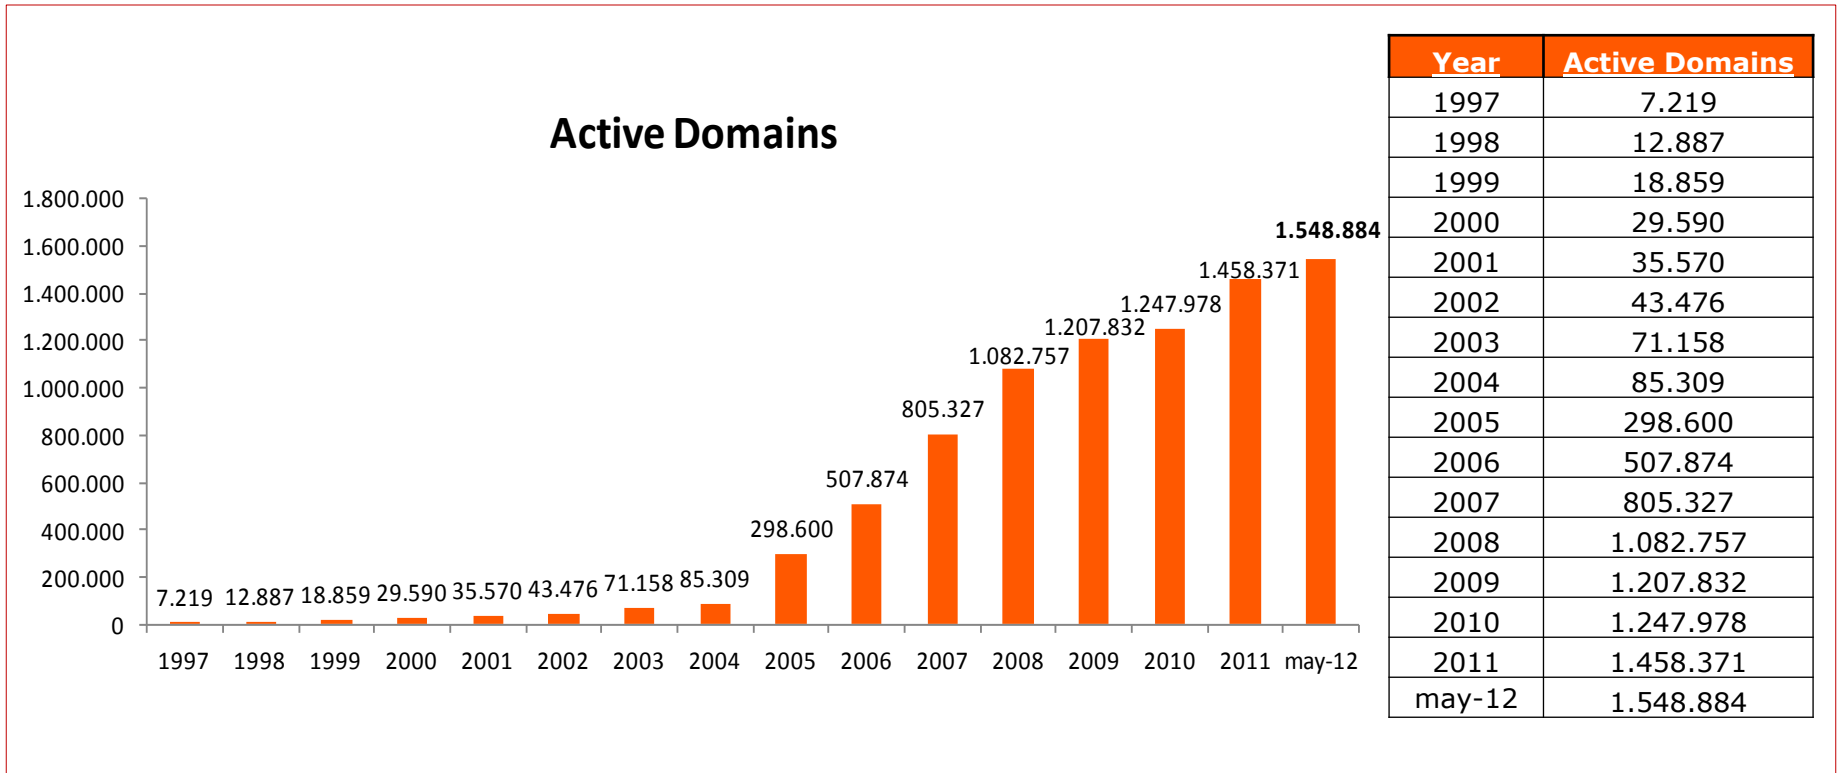

1- Domains distribution in Spain

<u>Domains</u>	<u>Number of domains</u>
.es	1.548.884
.com	1.268.021
.net	178.307
.org	118.113
.info	52.824
.biz	16.718
Others	2.837
Total	3.185.704

Source: Red.es y WebHosting

* The difference the total number of ".es" respect to the rest of the report is due by the date of collection of data

Source: Red.es

2.2.1- Historic evolution of active domains

Source: Red.es

2.2.2- Annual evolution of active domains

Month	Active Domains
June-11	1.354.137
July-11	1.372.216
August-11	1.386.044
September-11	1.410.582
October-11	1.432.130
November-11	1.447.150
December- 11	1.458.371
January-12	1.477.070
February-12	1.494.858
March-12	1.515.186
April- 12	1.531.784
May-12	1.548.884