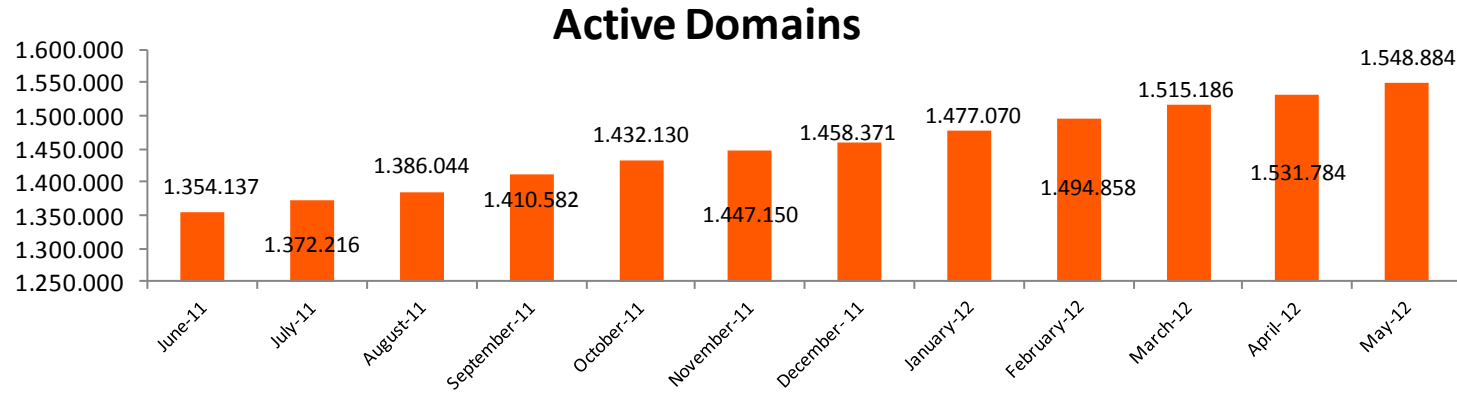

* The difference the total number of ".es" respect to the rest of the report is due by the date of collection of data

Source: Red.es

2.2.1- Historic evolution of active domains

Source: Red.es

2.2.2- Annual evolution of active domains

Month	Active Domains
June-11	1.354.137
July-11	1.372.216
August-11	1.386.044
September-11	1.410.582
October-11	1.432.130
November-11	1.447.150
December- 11	1.458.371
January-12	1.477.070
February-12	1.494.858
March-12	1.515.186
April- 12	1.531.784
May-12	1.548.884