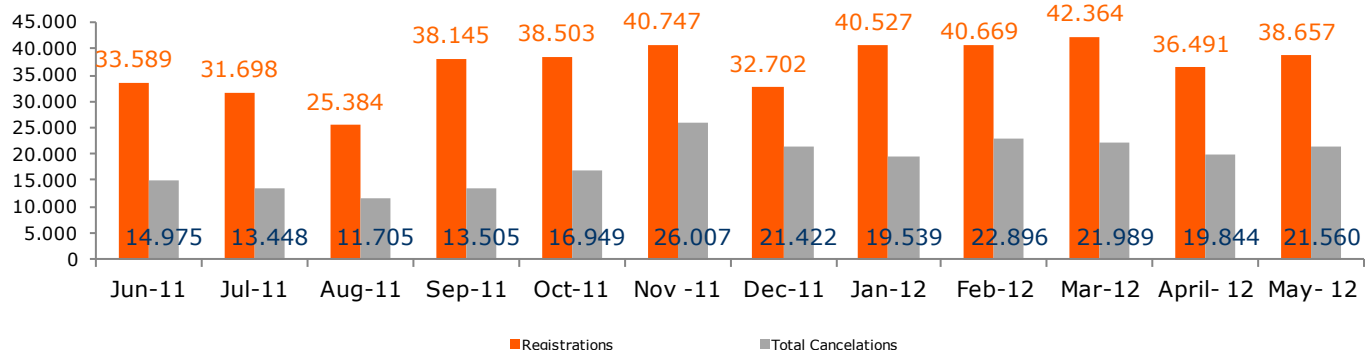

2.3- Registrations and cancelations of domains

Month	Registrations	Total Cancelations	Cancelations	No renewal
Jun-11	33.589	14.975	337	14.638
Jul-11	31.698	13.448	219	13.229
Aug-11	25.384	11.705	211	11.494
Sep-11	38.145	13.505	333	13.172
Oct-11	38.503	16.949	357	16.592
Nov -11	40.747	26.007	294	25.713
Dec-11	32.702	21.422	578	20.844
Jan-12	40.527	19.539	775	18.764
Feb-12	40.669	22.896	525	22.371
Mar-12	42.364	21.989	345	21.644
April- 12	36.491	19.844	369	19.475
May- 12	38.657	21.560	834	20.726

Total cancelations = cancelations + No renewal

Source: Red.es