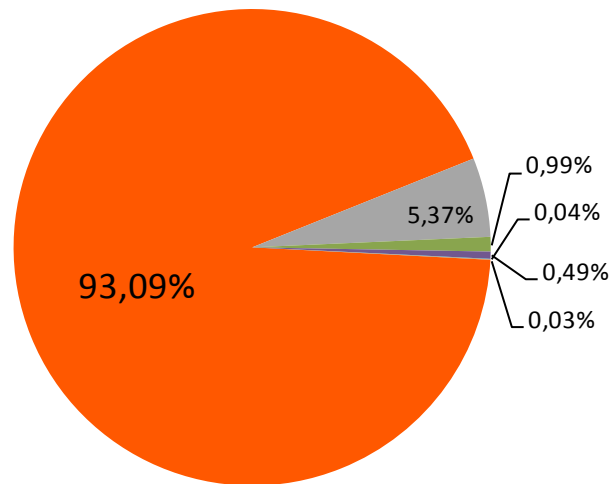

2.1- Composition of “.es”

Nr Of Domains

■ es ■ com.es ■ org.es ■ nom.es ■ gob.es ■ edu.es

Domains Composition	
TLD	Nr Of Domains
es	1.435.545
com.es	82.843
org.es	15.226
nom.es	7.507
gob.es	548
edu.es	441
Total	1.542.110*

* The difference the total number of ".es" respect to the rest of the report is due by the date of collection of data

Source: Red.es