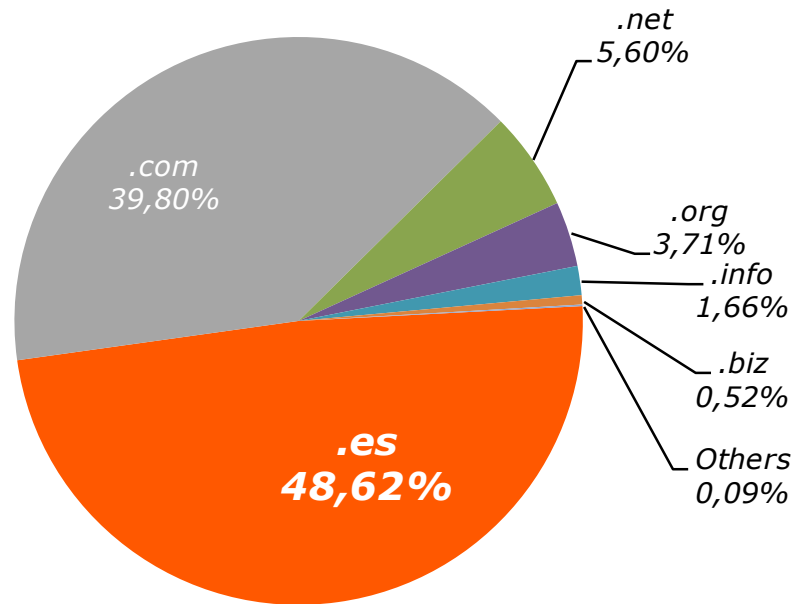

Domains statistics

May 2012

June 2012

1- Domains distribution in Spain.....	3
2- Domains “.es”	
2.1- Composition of “.es”.....	4
2.2- Evolution:	
2.2.1- Historic of active domains.....	5
2.2.2- Annual (12 months).....	6
2.3- Registrations and cancelations of domains	7
2.4- Geographic distribution.....	8

1- Domains distribution in Spain

<u>Domains</u>	<u>Number of domains</u>
.es	1.548.884
.com	1.268.021
.net	178.307
.org	118.113
.info	52.824
.biz	16.718
Others	2.837
Total	3.185.704

Source: Red.es y WebHosting