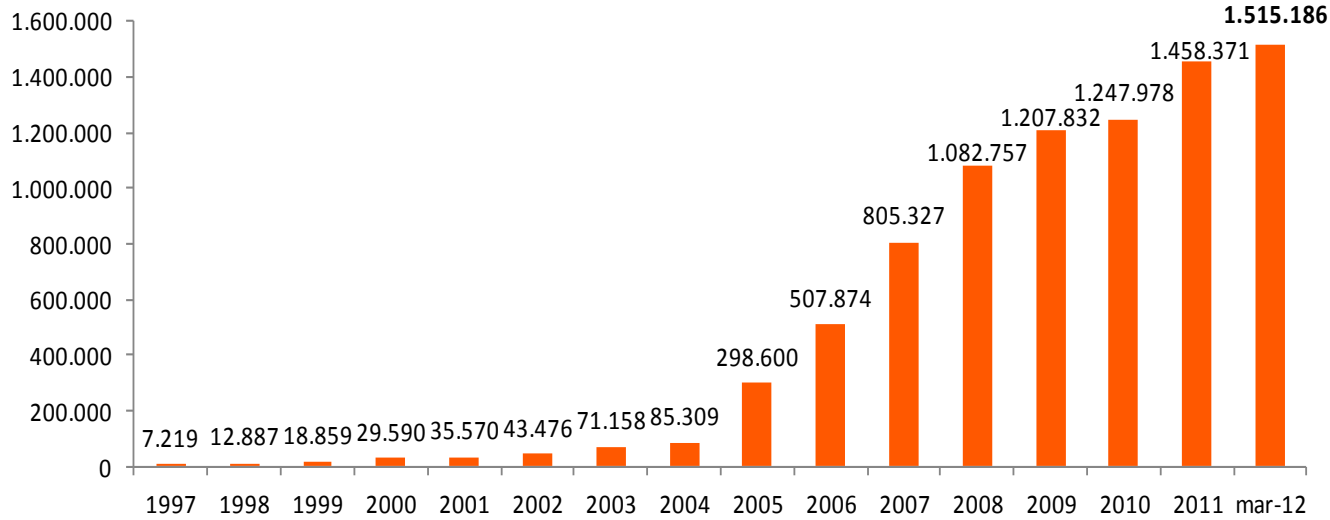

* The difference the total number of ".es" respect to the rest of the report is due by the date of collection of data

Source: Red.es

2.2.1- Historic evolution of active domains

Active Domains

| Year | Active Domains |
|--------|----------------|
| 1997 | 7.219 |
| 1998 | 12.887 |
| 1999 | 18.859 |
| 2000 | 29.590 |
| 2001 | 35.570 |
| 2002 | 43.476 |
| 2003 | 71.158 |
| 2004 | 85.309 |
| 2005 | 298.600 |
| 2006 | 507.874 |
| 2007 | 805.327 |
| 2008 | 1.082.757 |
| 2009 | 1.207.832 |
| 2010 | 1.247.978 |
| 2011 | 1.458.371 |
| mar-12 | 1.515.186 |