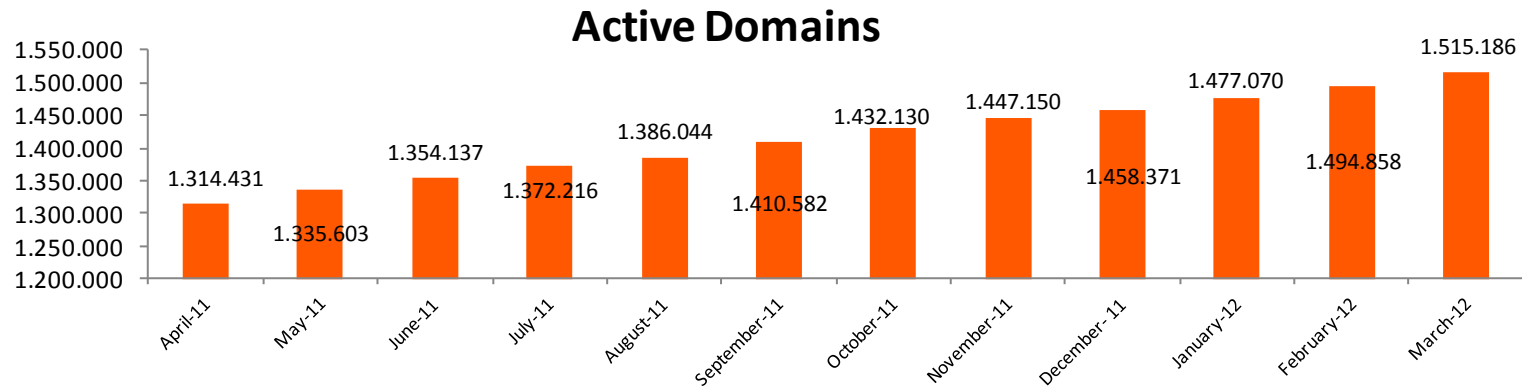

* The difference the total number of ".es" respect to the rest of the report is due by the date of collection of data

Source: Red.es

2.2.1- Historic evolution of active domains

Active Domains

| Year | Active Domains |
|--------|----------------|
| 1997 | 7.219 |
| 1998 | 12.887 |
| 1999 | 18.859 |
| 2000 | 29.590 |
| 2001 | 35.570 |
| 2002 | 43.476 |
| 2003 | 71.158 |
| 2004 | 85.309 |
| 2005 | 298.600 |
| 2006 | 507.874 |
| 2007 | 805.327 |
| 2008 | 1.082.757 |
| 2009 | 1.207.832 |
| 2010 | 1.247.978 |
| 2011 | 1.458.371 |
| mar-12 | 1.515.186 |

Source: Red.es

2.2.2- Annual evolution of active domains

| Month | Active Domains |
|--------------|----------------|
| April-11 | 1.314.431 |
| May-11 | 1.335.603 |
| June-11 | 1.354.137 |
| July-11 | 1.372.216 |
| August-11 | 1.386.044 |
| September-11 | 1.410.582 |
| October-11 | 1.432.130 |
| November-11 | 1.447.150 |
| December-11 | 1.458.371 |
| January-12 | 1.477.070 |
| February-12 | 1.494.858 |
| March-12 | 1.515.186 |