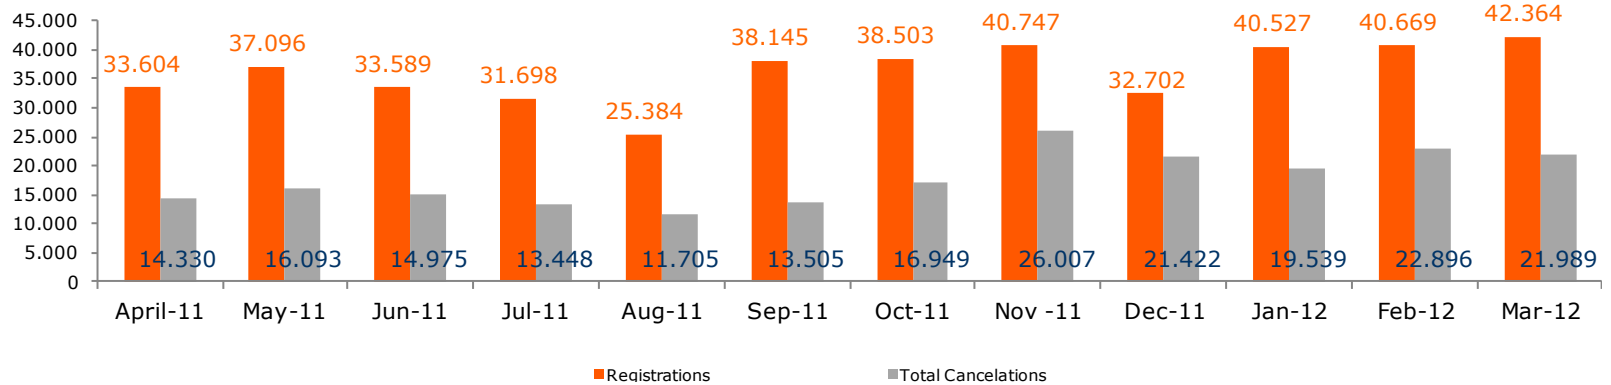

* The difference the total number of ".es" respect to the rest of the report is due by the date of collection of data

Source: Red.es

2.2.1- Historic evolution of active domains

Active Domains

| Year | Active Domains |
|--------|----------------|
| 1997 | 7.219 |
| 1998 | 12.887 |
| 1999 | 18.859 |
| 2000 | 29.590 |
| 2001 | 35.570 |
| 2002 | 43.476 |
| 2003 | 71.158 |
| 2004 | 85.309 |
| 2005 | 298.600 |
| 2006 | 507.874 |
| 2007 | 805.327 |
| 2008 | 1.082.757 |
| 2009 | 1.207.832 |
| 2010 | 1.247.978 |
| 2011 | 1.458.371 |
| mar-12 | 1.515.186 |

Source: Red.es

2.2.2- Annual evolution of active domains

| Month | Active Domains |
|--------------|----------------|
| April-11 | 1.314.431 |
| May-11 | 1.335.603 |
| June-11 | 1.354.137 |
| July-11 | 1.372.216 |
| August-11 | 1.386.044 |
| September-11 | 1.410.582 |
| October-11 | 1.432.130 |
| November-11 | 1.447.150 |
| December-11 | 1.458.371 |
| January-12 | 1.477.070 |
| February-12 | 1.494.858 |
| March-12 | 1.515.186 |

Source: Red.es

2.3- Registrations and cancelations of domains

| Month | Registrations | Total Cancellations | Cancellations | No renewal |
|----------|---------------|---------------------|---------------|------------|
| April-11 | 33.604 | 14.330 | 355 | 13.975 |
| May-11 | 37.096 | 16.093 | 296 | 15.797 |
| Jun-11 | 33.589 | 14.975 | 337 | 14.638 |
| Jul-11 | 31.698 | 13.448 | 219 | 13.229 |
| Aug-11 | 25.384 | 11.705 | 211 | 11.494 |
| Sep-11 | 38.145 | 13.505 | 333 | 13.172 |
| Oct-11 | 38.503 | 16.949 | 357 | 16.592 |
| Nov -11 | 40.747 | 26.007 | 294 | 25.713 |
| Dec-11 | 32.702 | 21.422 | 578 | 20.844 |
| Jan-12 | 40.527 | 19.539 | 775 | 18.764 |
| Feb-12 | 40.669 | 22.896 | 525 | 22.371 |
| Mar-12 | 42.364 | 21.989 | 345 | 21.644 |