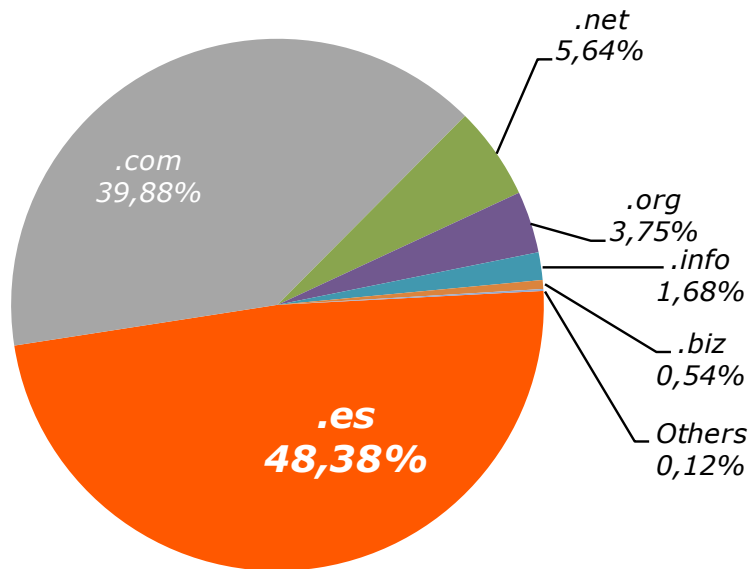

1- Domains distribution in Spain

<u>Domains</u>	<u>Number of domains</u>
.es	1.515.186
.com	1.248.990
.net	176.698
.org	117.429
.info	52.677
.biz	16.893
Others	3.653
Total	3.131.526

Source: Red.es y WebHosting