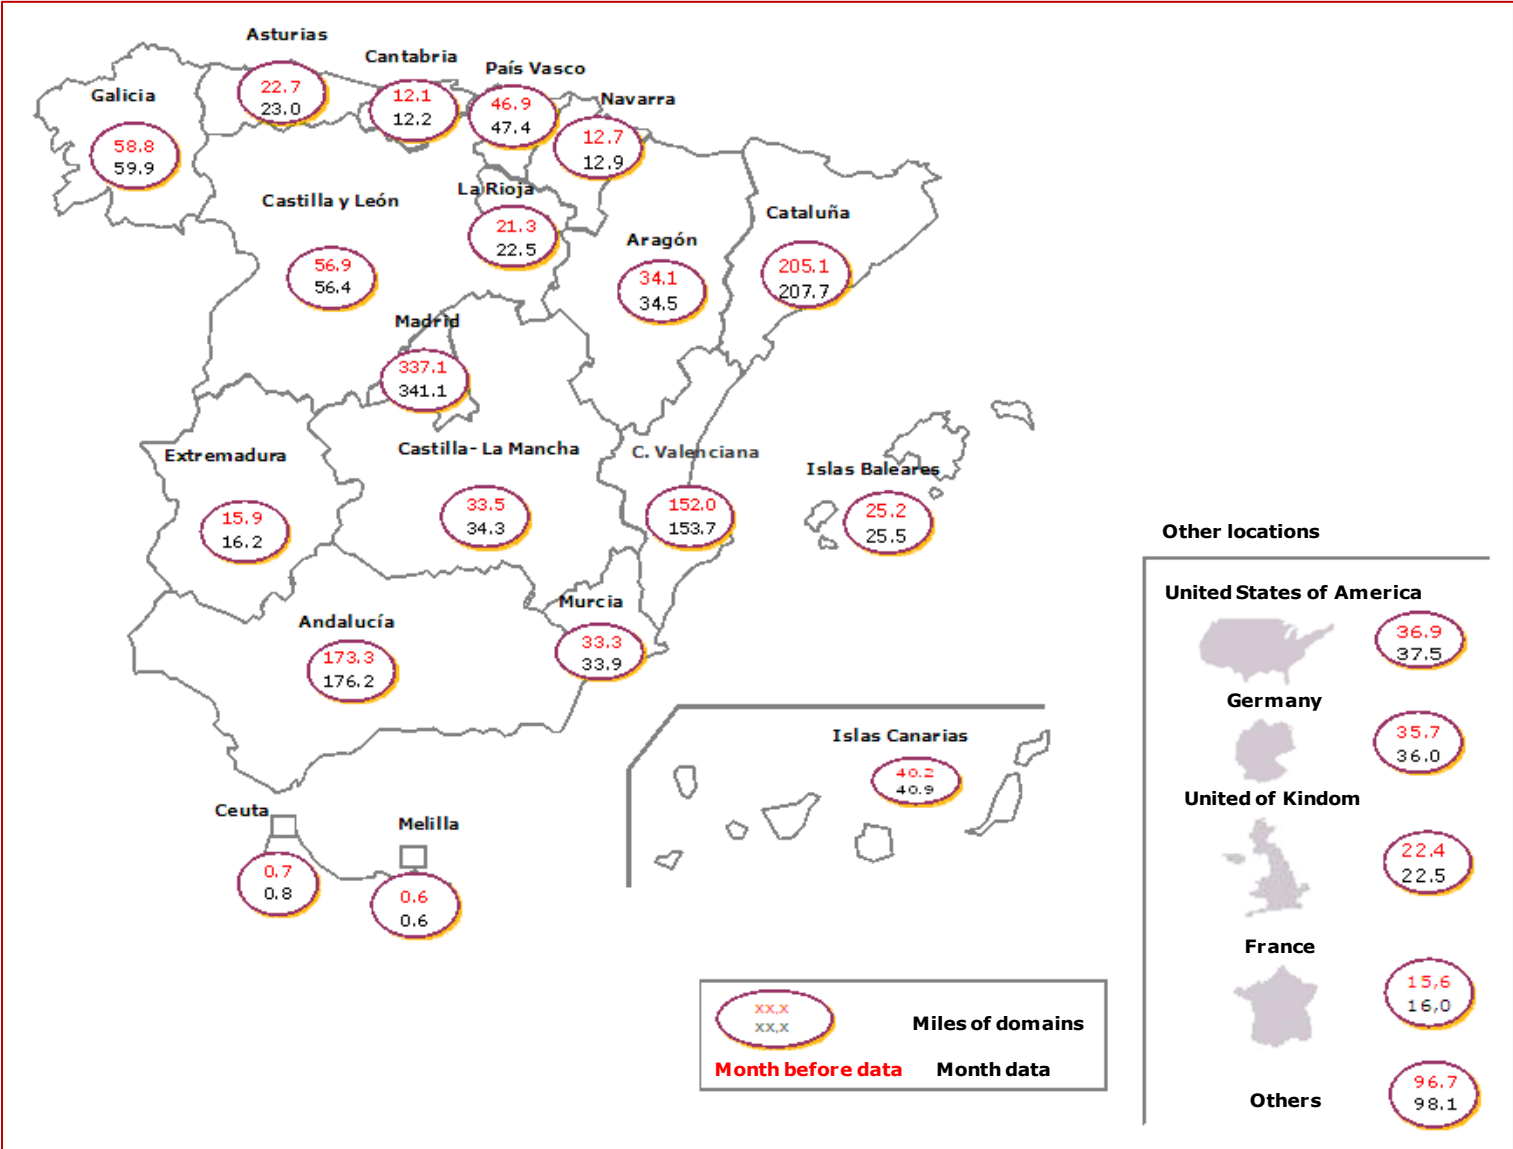

2.4- Geographic distribution

Source: Red.es