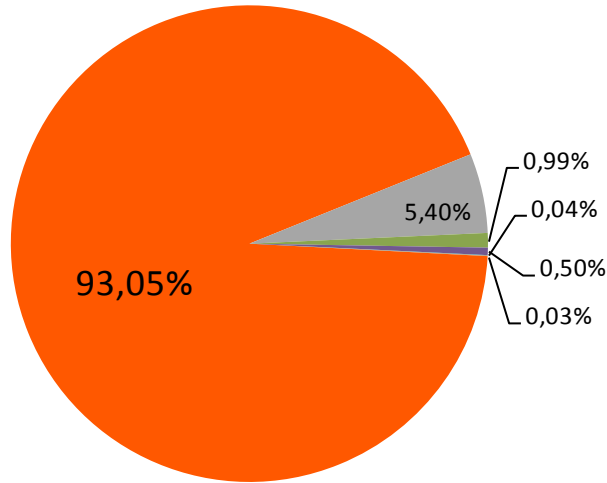

2.1- Composition of “.es”

Nr Of Domains

es com.es org.es nom.es gob.es edu.es

Domains Composition	
TLD	Nr Of Domains
es	1.403.114
com.es	81.399
org.es	14.866
nom.es	7.544
gob.es	546
edu.es	442
Total	1.507.911*

* The difference the total number of ".es" respect to the rest of the report is due by the date of collection of data

Source: Red.es