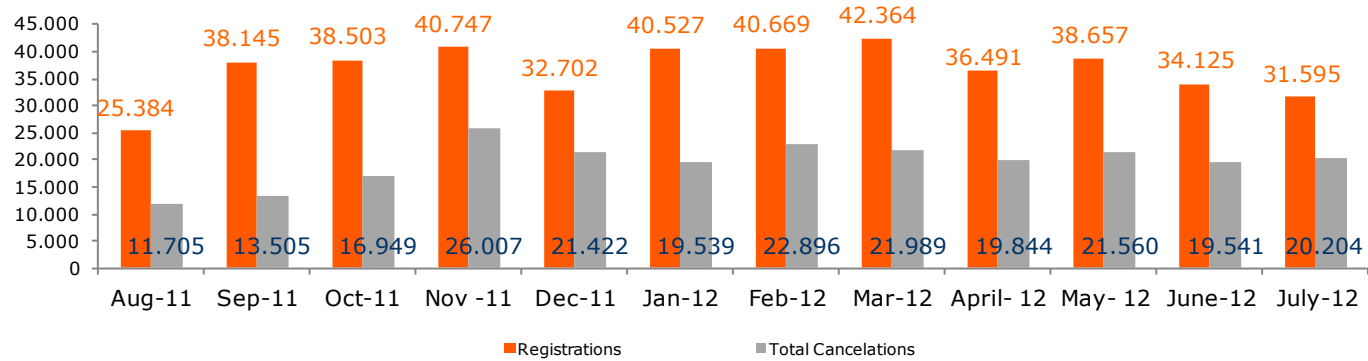

* The difference the total number of ".es" respect to the rest of the report is due by the date of collection of data

Source: Red.es

2.2.1- Historic evolution of active domains

Active Domains

Year	Active Domains
1997	7.219
1998	12.887
1999	18.859
2000	29.590
2001	35.570
2002	43.476
2003	71.158
2004	85.309
2005	298.600
2006	507.874
2007	805.327
2008	1.082.757
2009	1.207.832
2010	1.247.978
2011	1.458.371
Jul-12	1.574.845

Source: Red.es

2.2.2- Annual evolution of active domains

Month	Active Domains
August-11	1.386.044
September-11	1.410.582
October-11	1.432.130
November-11	1.447.150
December-11	1.458.371
January-12	1.477.070
February-12	1.494.858
March-12	1.515.186
April-12	1.531.784
May-12	1.548.884
June-12	1.563.449
July-2012	1.574.845

Source: Red.es

2.3- Registrations and cancelations of domains

Month	Registrations	Total Cancellations	Cancelations	No renewal
Aug-11	25.384	11.705	211	11.494
Sep-11	38.145	13.505	333	13.172
Oct-11	38.503	16.949	357	16.592
Nov -11	40.747	26.007	294	25.713
Dec-11	32.702	21.422	578	20.844
Jan-12	40.527	19.539	775	18.764
Feb-12	40.669	22.896	525	22.371
Mar-12	42.364	21.989	345	21.644
April- 12	36.491	19.844	369	19.475
May- 12	38.657	21.560	834	20.726
June-12	34.125	19.541	750	18.791
July-12	31.595	20.204	729	19.475