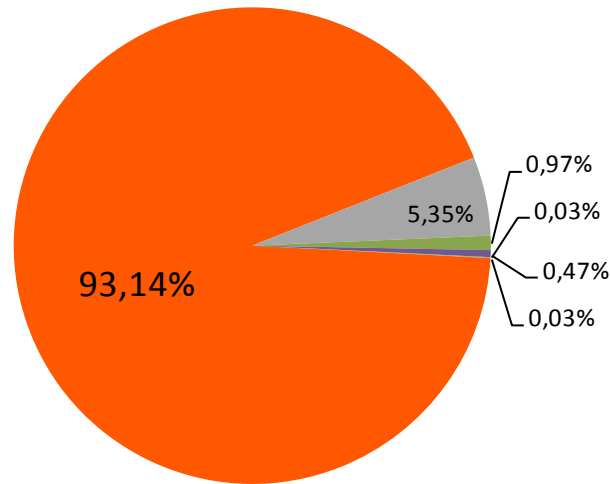

2.1- Composition of ".es"

■ es   ■ com.es   ■ org.es   ■ nom.es   ■ gob.es   ■ edu.es

Domains Composition	
TLD	Nr Of Domains
es	1.461.182
com.es	83.975
org.es	15.221
nom.es	7.421
gob.es	542
edu.es	431
Total	1.568.772*

* The difference the total number of ".es" respect to the rest of the report is due by the date of collection of data

Source: Red.es