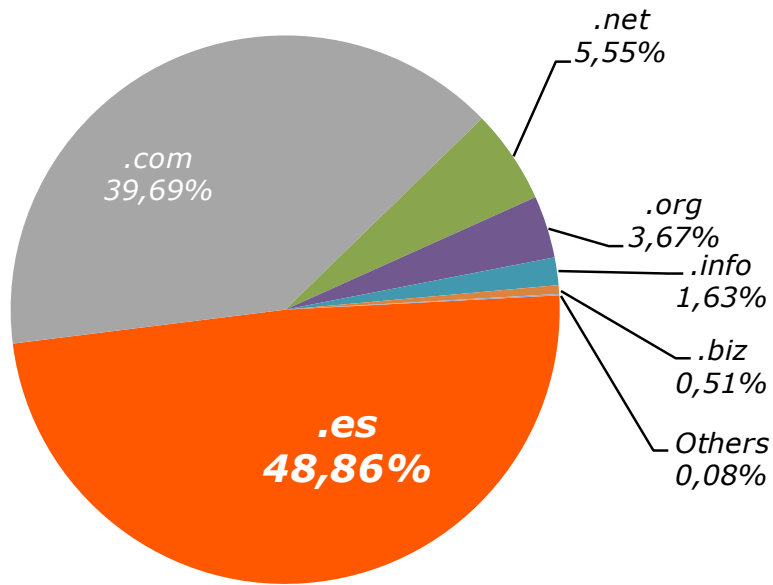

Domains statistics

July 2012

August 2012

- 1-** Domains distribution in Spain..... 3
- 2-** Domains “.es”
 - 2.1-** Composition of “.es”..... 4
 - 2.2-** Evolution:
 - 2.2.1-** Historic of active domains..... 5
 - 2.2.2-** Annual (12 months)..... 6
 - 2.3-** Registrations and cancelations of domains7
 - 2.4-** Geographic distribution..... 8

1- Domains distribution in Spain

<u>Domains</u>	<u>Number of domains</u>
.es	1.574.845
.com	1.279.377
.net	179.012
.org	118.377
.info	52.450
.biz	16.532
Others	2.690

Total 3.223.283

Source: Red.es y WebHosting

* The difference the total number of ".es" respect to the rest of the report is due by the date of collection of data

Source: Red.es

2.2.1- Historic evolution of active domains

Active Domains

Year	Active Domains
1997	7.219
1998	12.887
1999	18.859
2000	29.590
2001	35.570
2002	43.476
2003	71.158
2004	85.309
2005	298.600
2006	507.874
2007	805.327
2008	1.082.757
2009	1.207.832
2010	1.247.978
2011	1.458.371
Jul-12	1.574.845