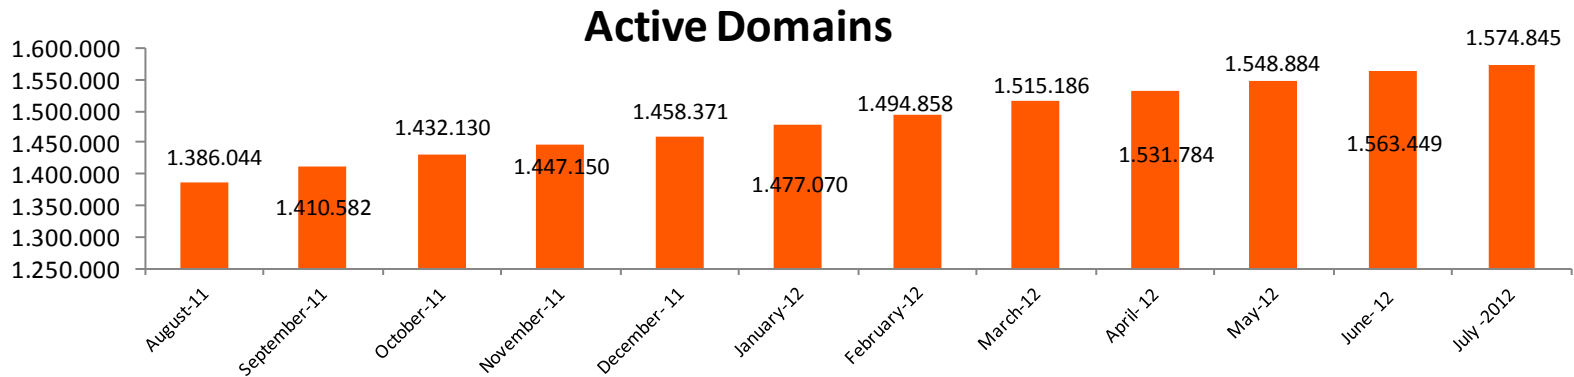

* The difference the total number of ".es" respect to the rest of the report is due by the date of collection of data

Source: Red.es

2.2.1- Historic evolution of active domains

Active Domains

Year	Active Domains
1997	7.219
1998	12.887
1999	18.859
2000	29.590
2001	35.570
2002	43.476
2003	71.158
2004	85.309
2005	298.600
2006	507.874
2007	805.327
2008	1.082.757
2009	1.207.832
2010	1.247.978
2011	1.458.371
Jul-12	1.574.845

Source: Red.es

2.2.2- Annual evolution of active domains

Month	Active Domains
August-11	1.386.044
September-11	1.410.582
October-11	1.432.130
November-11	1.447.150
December-11	1.458.371
January-12	1.477.070
February-12	1.494.858
March-12	1.515.186
April-12	1.531.784
May-12	1.548.884
June-12	1.563.449
July-2012	1.574.845