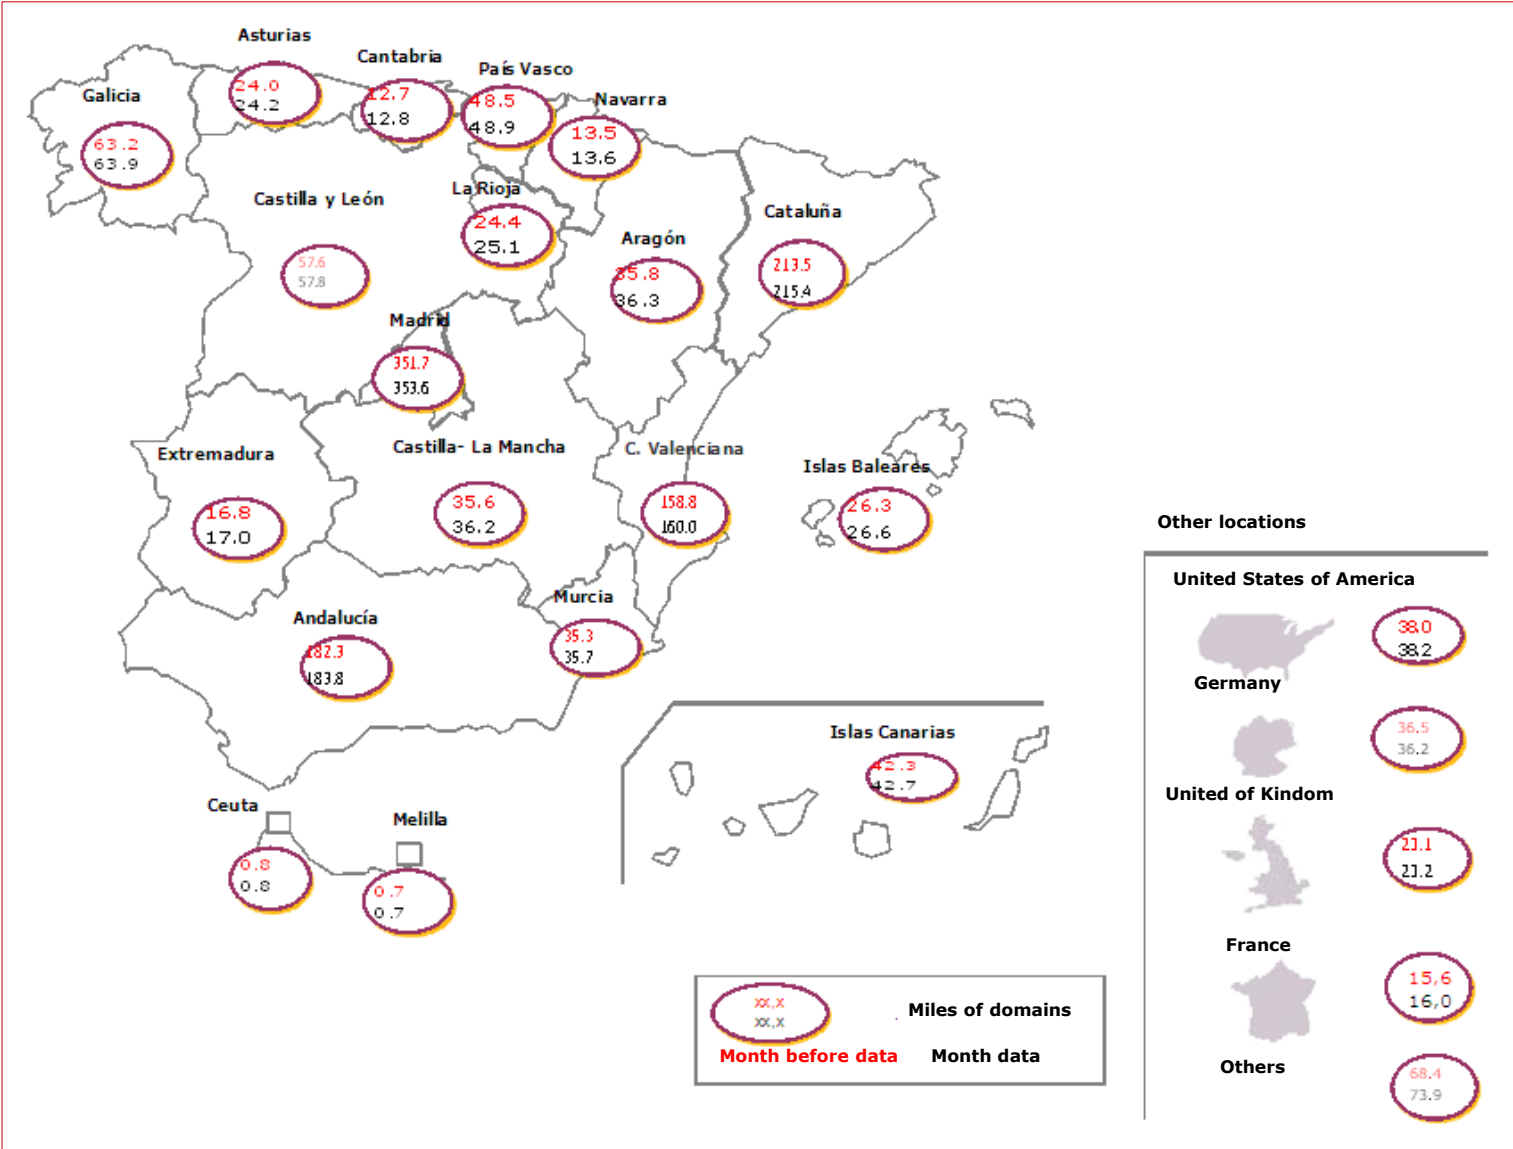

* The difference the total number of ".es" respect to the rest of the report is due by the date of collection of data

Source: Red.es

2.2.1- Historic evolution of active domains

Active Domains

Year	Active Domains
1997	7.219
1998	12.887
1999	18.859
2000	29.590
2001	35.570
2002	43.476
2003	71.158
2004	85.309
2005	298.600
2006	507.874
2007	805.327
2008	1.082.757
2009	1.207.832
2010	1.247.978
2011	1.458.371
Jul-12	1.574.845

Total cancelations = cancelations + No renewal

Source: Red.es

2.4- Geographic distribution

Source: Red.es

www.red.es

Edificio Bronce,
Plaza Manuel Gómez Moreno s/n
28020 Madrid. España
Tel.: 91 212 76 20 / 25, Fax: 91 212 76 35