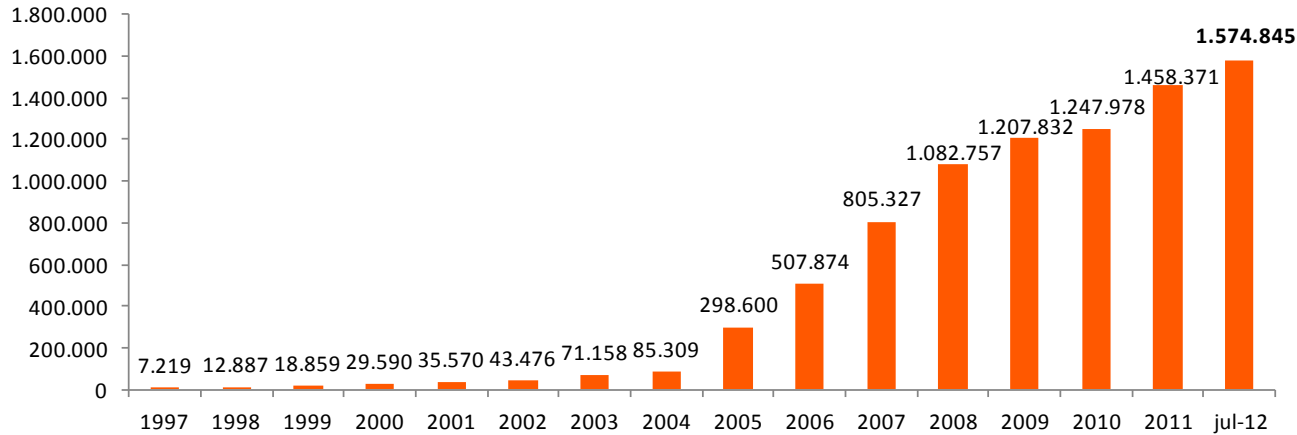

* The difference the total number of ".es" respect to the rest of the report is due by the date of collection of data

Source: Red.es

2.2.1- Historic evolution of active domains

Active Domains

Year	Active Domains
1997	7.219
1998	12.887
1999	18.859
2000	29.590
2001	35.570
2002	43.476
2003	71.158
2004	85.309
2005	298.600
2006	507.874
2007	805.327
2008	1.082.757
2009	1.207.832
2010	1.247.978
2011	1.458.371
Jul-12	1.574.845