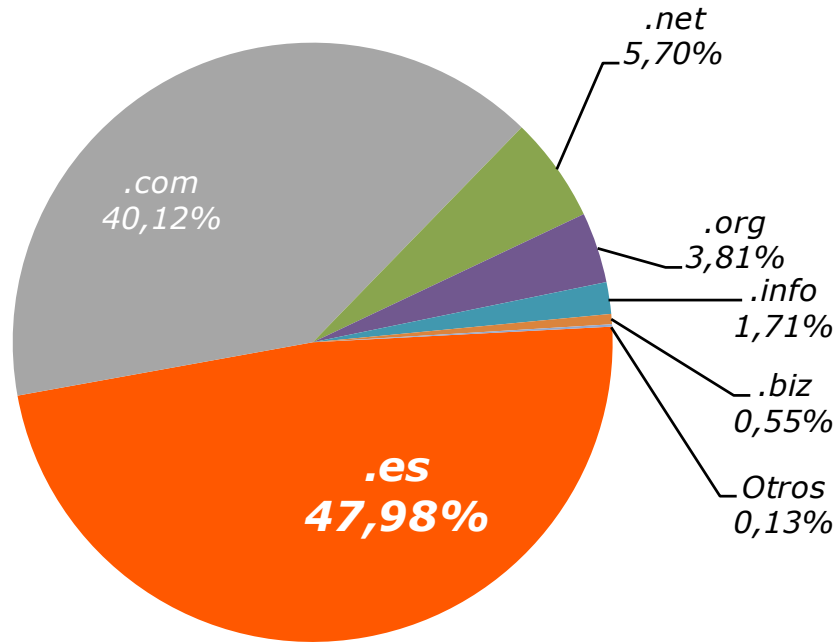

Domains statistics

January 2012

February 2012

- 1-** Domains distribution in Spain..... 3
- 2-** Domains “.es”
 - 2.1-** Composition of “.es”..... 4
 - 2.2-** Evolution:
 - 2.2.1-** Historic of active domains..... 5
 - 2.2.2-** Annual (12 months)..... 6
 - 2.3-** Registrations and cancelations of domains7
 - 2.4-** Geographic distribution..... 8

1- Domains distribution in Spain

<u>Domains</u>	<u>Number of domains</u>
.es	1.477.070
.com	1.234.927
.net	175.337
.org	117.347
.info	52.707
.biz	16.957
Others	3.891

Total 3.078.236

Source: Red.es y WebHosting

* The difference the total number of ".es" respect to the rest of the report is due by the date of collection of data

Source: Red.es

2.2.1- Historic evolution of active domains

Active Domains

Year	Active Domains
1997	7.219
1998	12.887
1999	18.859
2000	29.590
2001	35.570
2002	43.476
2003	71.158
2004	85.309
2005	298.600
2006	507.874
2007	805.327
2008	1.082.757
2009	1.207.832
2010	1.247.978
2011	1.458.371
Jan- 2012	1.477.070