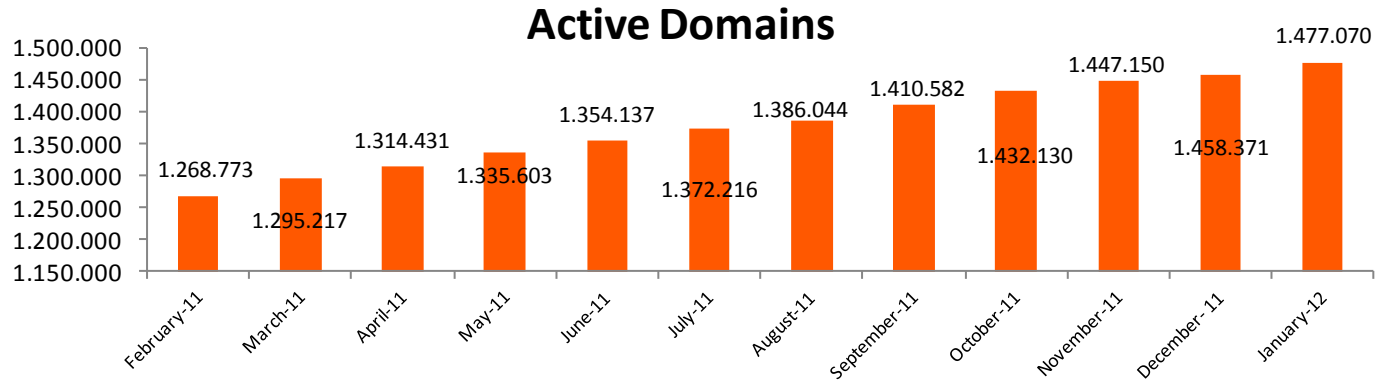

* The difference the total number of ".es" respect to the rest of the report is due by the date of collection of data

Source: Red.es

2.2.1- Historic evolution of active domains

Active Domains

Year	Active Domains
1997	7.219
1998	12.887
1999	18.859
2000	29.590
2001	35.570
2002	43.476
2003	71.158
2004	85.309
2005	298.600
2006	507.874
2007	805.327
2008	1.082.757
2009	1.207.832
2010	1.247.978
2011	1.458.371
Jan- 2012	1.477.070

Source: Red.es

2.2.2- Annual evolution of active domains

Month	Active Domains
February-11	1.268.773
March-11	1.295.217
April-11	1.314.431
May-11	1.335.603
June-11	1.354.137
July-11	1.372.216
August-11	1.386.044
September-11	1.410.582
October-11	1.432.130
November-11	1.447.150
December-11	1.458.371
January-12	1.477.070