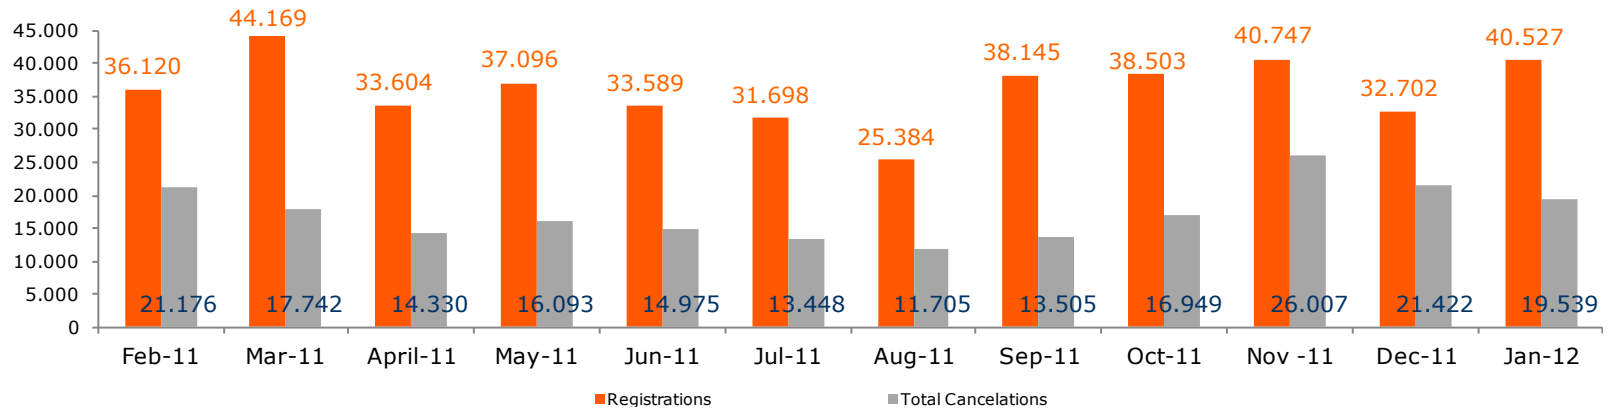

* The difference the total number of ".es" respect to the rest of the report is due by the date of collection of data

Source: Red.es

2.2.1- Historic evolution of active domains

Active Domains

Year	Active Domains
1997	7.219
1998	12.887
1999	18.859
2000	29.590
2001	35.570
2002	43.476
2003	71.158
2004	85.309
2005	298.600
2006	507.874
2007	805.327
2008	1.082.757
2009	1.207.832
2010	1.247.978
2011	1.458.371
Jan- 2012	1.477.070

Source: Red.es

2.2.2- Annual evolution of active domains

Month	Active Domains
February-11	1.268.773
March-11	1.295.217
April-11	1.314.431
May-11	1.335.603
June-11	1.354.137
July-11	1.372.216
August-11	1.386.044
September-11	1.410.582
October-11	1.432.130
November-11	1.447.150
December-11	1.458.371
January-12	1.477.070

Source: Red.es

2.3- Registrations and cancelations of domains

Month	Registrations	Total Cancelations	Cancelations	No renewal
Feb-11	36.120	21.176	452	20.724
Mar-11	44.169	17.742	307	17.435
April-11	33.604	14.330	355	13.975
May-11	37.096	16.093	296	15.797
Jun-11	33.589	14.975	337	14.638
Jul-11	31.698	13.448	219	13.229
Aug-11	25.384	11.705	211	11.494
Sep-11	38.145	13.505	333	13.172
Oct-11	38.503	16.949	357	16.592
Nov -11	40.747	26.007	294	25.713
Dec-11	32.702	21.422	578	20.844
Jan-12	40.527	19.539	775	18.764
		Total cancelations = Cancelations + No renewal		