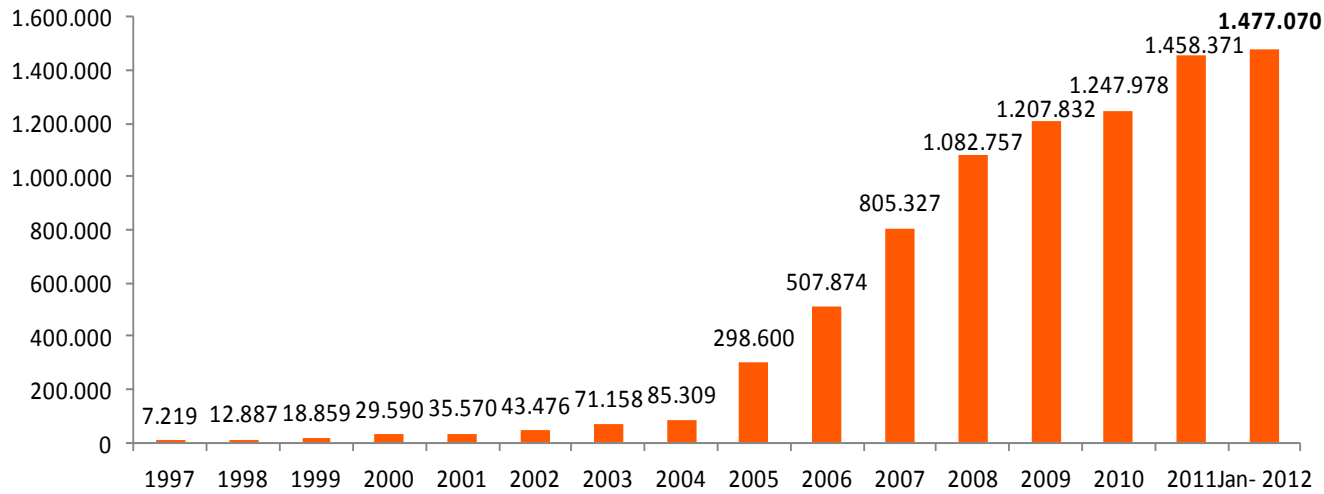

* The difference the total number of ".es" respect to the rest of the report is due by the date of collection of data

Source: Red.es

2.2.1- Historic evolution of active domains

Active Domains

Year	Active Domains
1997	7.219
1998	12.887
1999	18.859
2000	29.590
2001	35.570
2002	43.476
2003	71.158
2004	85.309
2005	298.600
2006	507.874
2007	805.327
2008	1.082.757
2009	1.207.832
2010	1.247.978
2011	1.458.371
Jan- 2012	1.477.070