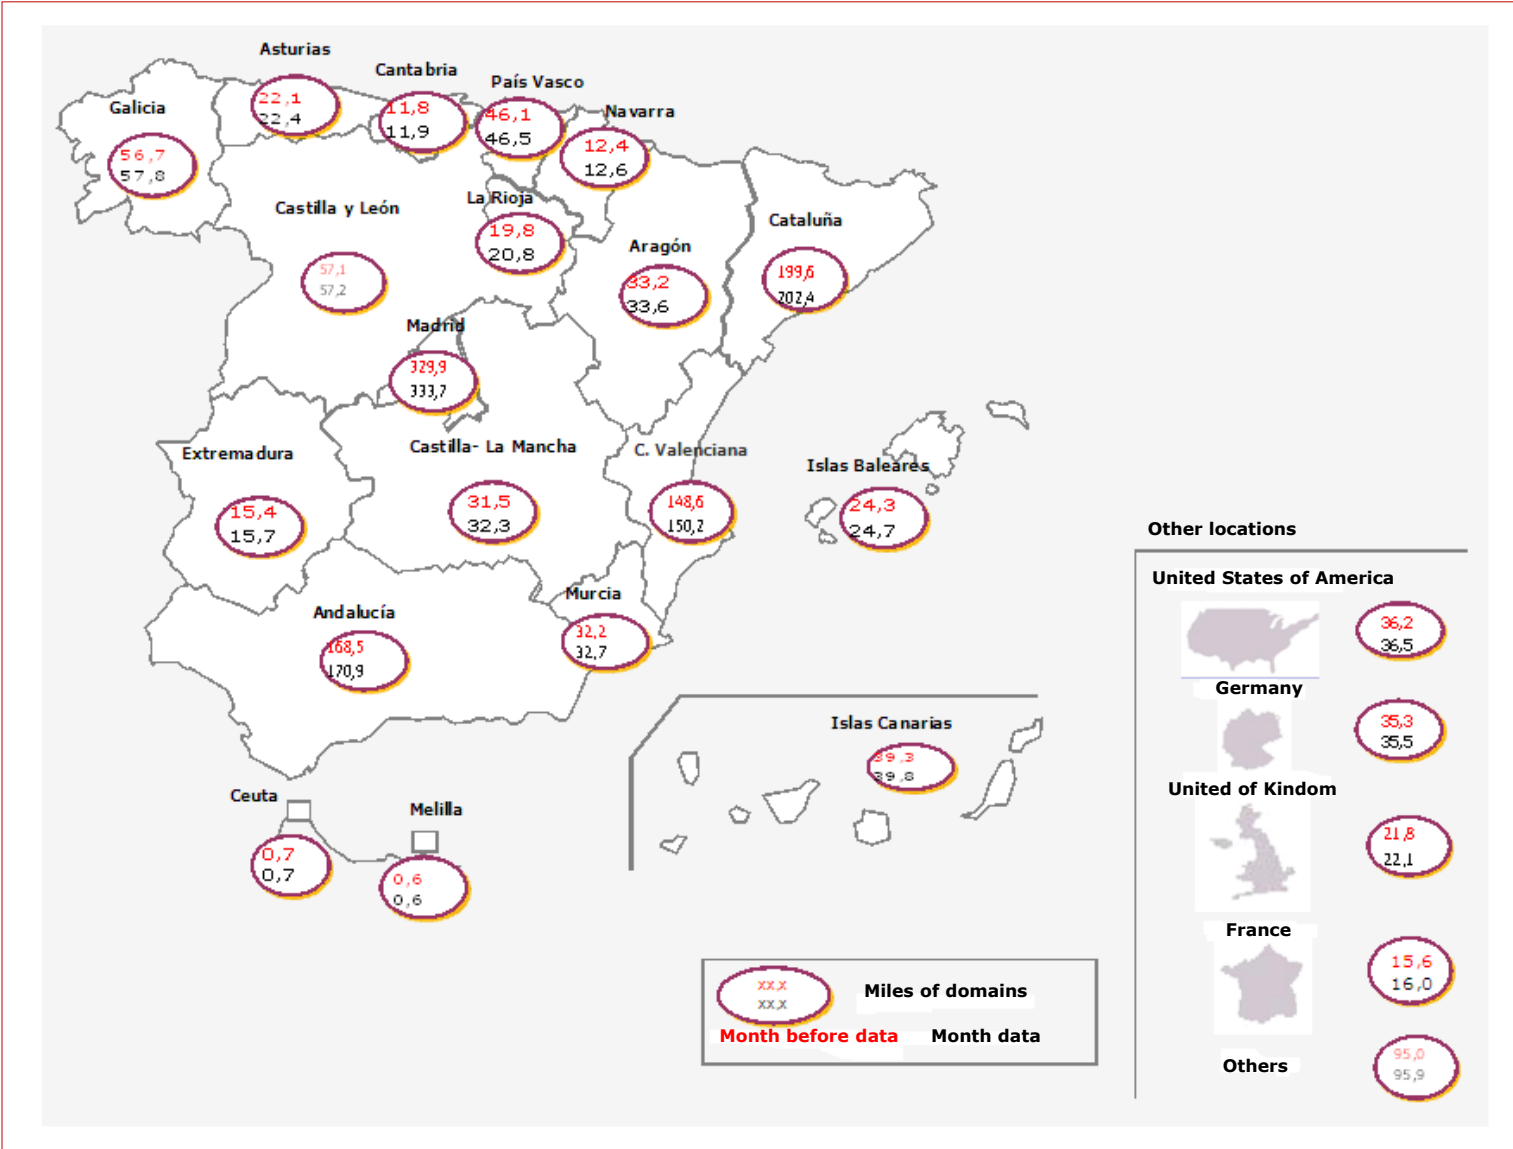

2.4- Geographic distribution

Source: Red.es