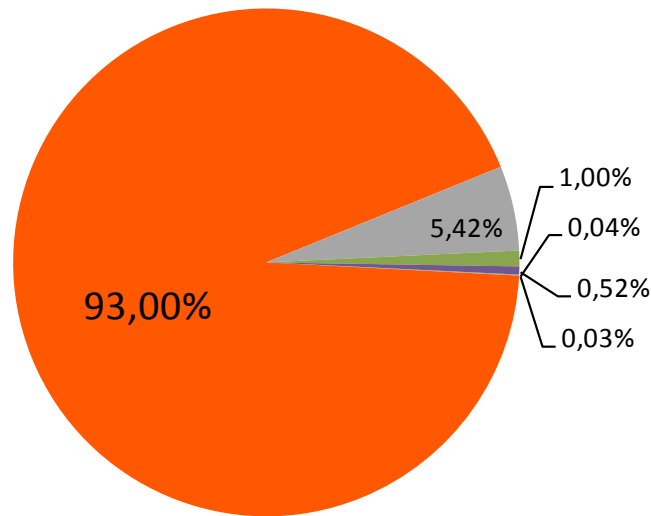

2.1- Composition of ".es"

Nr Of Domains

■ es   ■ com.es   ■ org.es   ■ nom.es   ■ gob.es   ■ edu.es

Domains Composition	
TLD	Nr Of Domains
es	1.365.894
com.es	79.575
org.es	14.735
nom.es	7.572
gob.es	535
edu.es	432
Total	1.468.743*

* The difference the total number of ".es" respect to the rest of the report is due by the date of collection of data

Source: Red.es