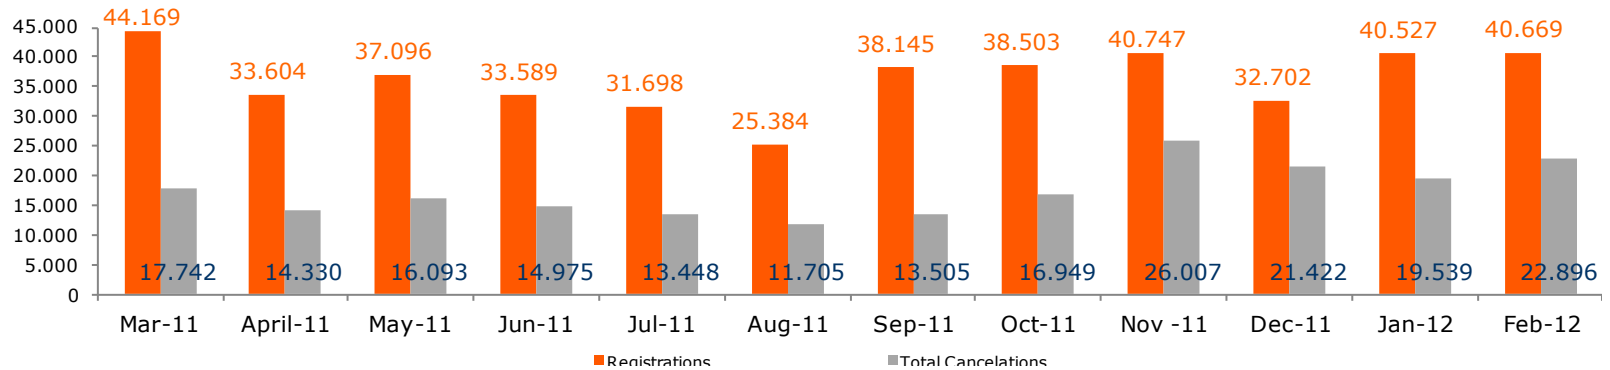

2.3- Registrations and cancelations of domains

Month	Registrations	Total Cancelations	Cancelations	No renewal
Mar-11	44.169	17.742	307	17.435
April-11	33.604	14.330	355	13.975
May-11	37.096	16.093	296	15.797
Jun-11	33.589	14.975	337	14.638
Jul-11	31.698	13.448	219	13.229
Aug-11	25.384	11.705	211	11.494
Sep-11	38.145	13.505	333	13.172
Oct-11	38.503	16.949	357	16.592
Nov -11	40.747	26.007	294	25.713
Dec-11	32.702	21.422	578	20.844
Jan-12	40.527	19.539	775	18.764
Feb-12	40.669	22.896	525	22.371

Total cancelations = Cancelations + No renewal

Source: Red.es