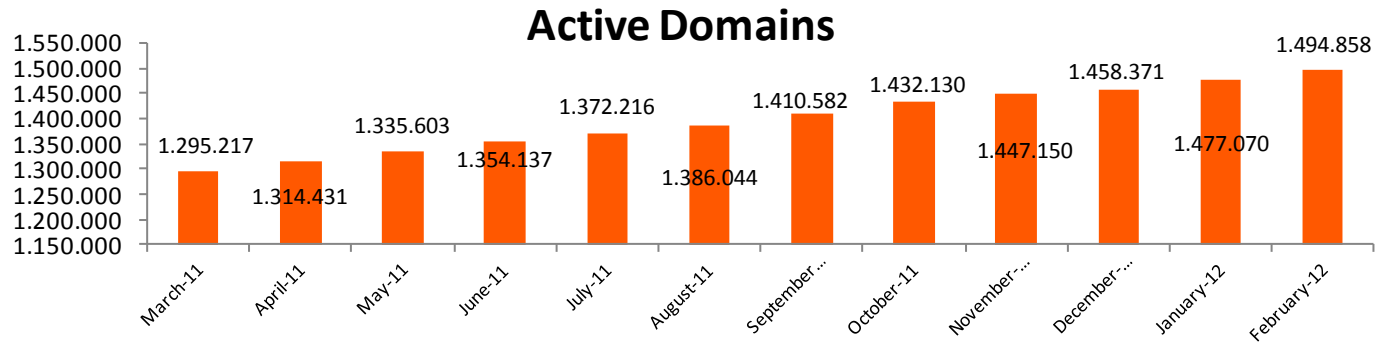

2.2.2- Annual evolution of active domains

Month	Active Domains
March-11	1.295.217
April-11	1.314.431
May-11	1.335.603
June-11	1.354.137
July-11	1.372.216
August-11	1.386.044
September-11	1.410.582
October-11	1.432.130
November-11	1.447.150
December-11	1.458.371
January-12	1.477.070
February-12	1.494.858

Source: Red.es