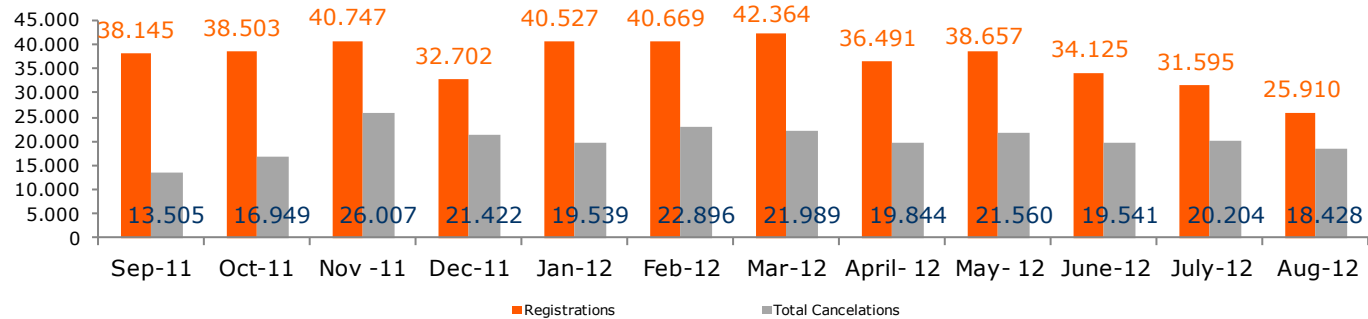

2.3- Registrations and cancelations of domains

Month	Registrations	Total Cancellations	Cancellations	No renewal
Sep-11	38.145	13.505	333	13.172
Oct-11	38.503	16.949	357	16.592
Nov -11	40.747	26.007	294	25.713
Dec-11	32.702	21.422	578	20.844
Jan-12	40.527	19.539	775	18.764
Feb-12	40.669	22.896	525	22.371
Mar-12	42.364	21.989	345	21.644
April- 12	36.491	19.844	369	19.475
May- 12	38.657	21.560	834	20.726
June-12	34.125	19.541	750	18.791
July-12	31.595	20.204	729	19.475
Aug-12	25.910	18.428	431	17.997

Total cancelations = cancelations + No renewal

Source: Red.es