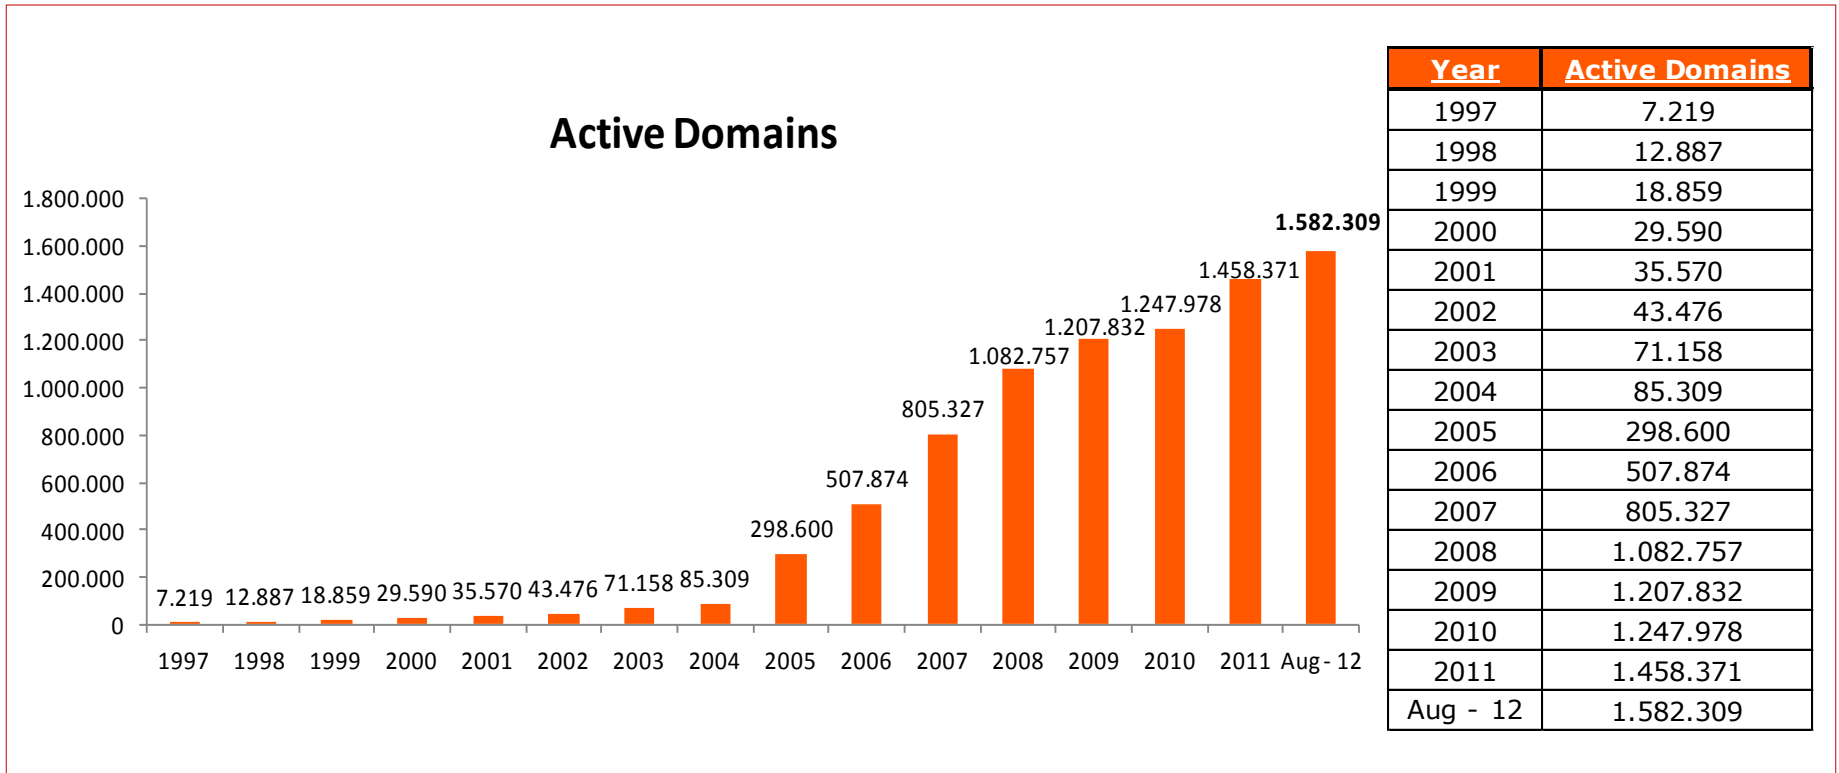

# 1- Domains distribution in Spain

<u>Domains</u>	<u>Number of domains</u>
.es	1.582.309
.com	1.282.521
.net	179.130
.org	118.349
.info	52.130
.biz	16.455
Others	2.614
<b>Total</b>	<b>3.233.508</b>

Source: Red.es y WebHosting

\* The difference the total number of ".es" respect to the rest of the report is due by the date of collection of data

Source: Red.es

## 2.2.1- Historic evolution of active domains

Source: Red.es