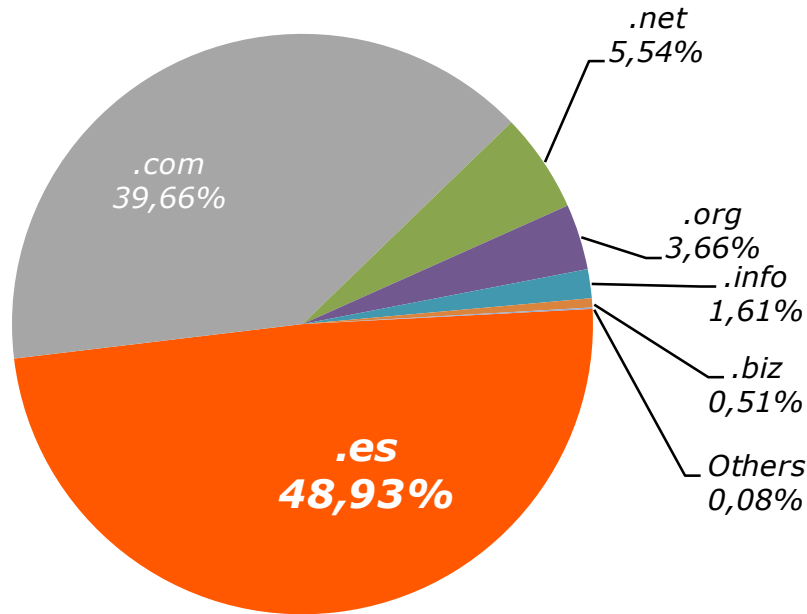

1- Domains distribution in Spain

<u>Domains</u>	<u>Number of domains</u>
.es	1.582.309
.com	1.282.521
.net	179.130
.org	118.349
.info	52.130
.biz	16.455
Others	2.614
Total	3.233.508

Source: Red.es y WebHosting