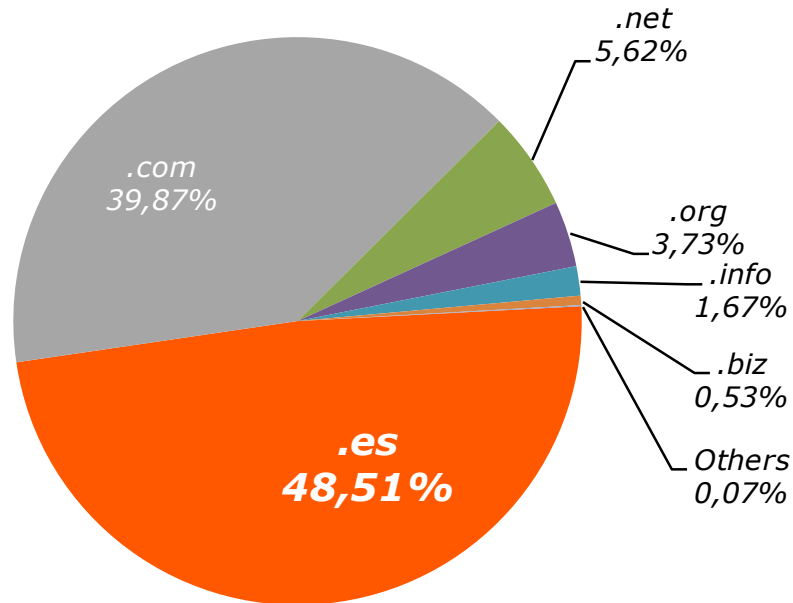

Domains statistics

April 2012

May 2012

- 1-** Domains distribution in Spain..... 3
- 2-** Domains “.es”
 - 2.1-** Composition of “.es”..... 4
 - 2.2-** Evolution:
 - 2.2.1-** Historic of active domains..... 5
 - 2.2.2-** Annual (12 months)..... 6
 - 2.3-** Registrations and cancelations of domains7
 - 2.4-** Geographic distribution..... 8

1- Domains distribution in Spain

<u>Domains</u>	<u>Number of domains</u>
.es	1.531.784
.com	1.259.097
.net	177.399
.org	117.787
.info	52.760
.biz	16.750
Others	2.060
Total	3.157.637

Source: Red.es y WebHosting

Source: Red.es

2.2.1- Historic evolution of active domains

Active Domains

Year	Active Domains
1997	7.219
1998	12.887
1999	18.859
2000	29.590
2001	35.570
2002	43.476
2003	71.158
2004	85.309
2005	298.600
2006	507.874
2007	805.327
2008	1.082.757
2009	1.207.832
2010	1.247.978
2011	1.458.371
abr-12	1.531.784