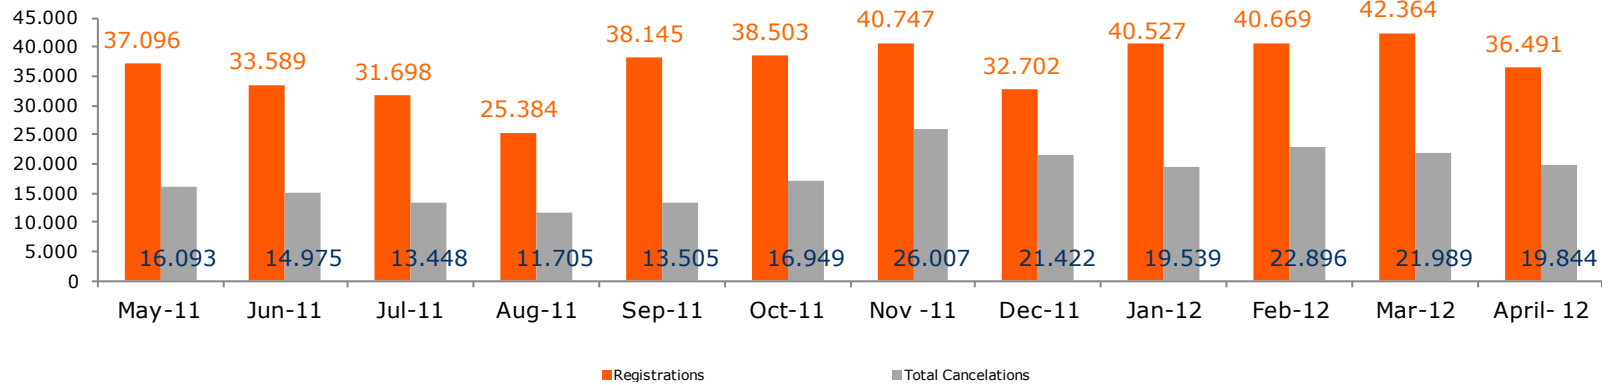

Source: Red.es

2.2.1- Historic evolution of active domains

Active Domains

Year	Active Domains
1997	7.219
1998	12.887
1999	18.859
2000	29.590
2001	35.570
2002	43.476
2003	71.158
2004	85.309
2005	298.600
2006	507.874
2007	805.327
2008	1.082.757
2009	1.207.832
2010	1.247.978
2011	1.458.371
abr-12	1.531.784

Source: Red.es

2.2.2- Annual evolution of active domains

<u>Month</u>	<u>Active Domains</u>
May-11	1.335.603
June-11	1.354.137
July-11	1.372.216
August-11	1.386.044
September-11	1.410.582
October-11	1.432.130
November-11	1.447.150
December- 11	1.458.371
January-12	1.477.070
February-12	1.494.858
March-12	1.515.186
April- 12	1.531.784

Source: Red.es

2.3- Registrations and cancelations of domains

Month	Registrations	Total Cancellations	Cancelations	No renewal
May-11	37.096	16.093	296	15.797
Jun-11	33.589	14.975	337	14.638
Jul-11	31.698	13.448	219	13.229
Aug-11	25.384	11.705	211	11.494
Sep-11	38.145	13.505	333	13.172
Oct-11	38.503	16.949	357	16.592
Nov -11	40.747	26.007	294	25.713
Dec-11	32.702	21.422	578	20.844
Jan-12	40.527	19.539	775	18.764
Feb-12	40.669	22.896	525	22.371
Mar-12	42.364	21.989	345	21.644
April- 12	36.491	19.844	369	19.475