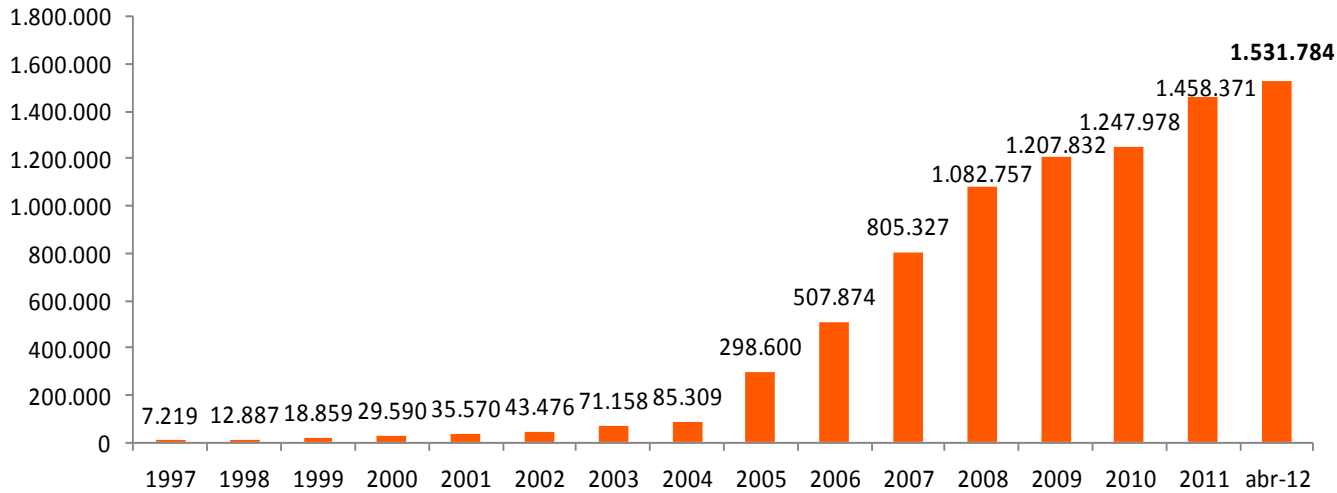

Source: Red.es

2.2.1- Historic evolution of active domains

Active Domains

Year	Active Domains
1997	7.219
1998	12.887
1999	18.859
2000	29.590
2001	35.570
2002	43.476
2003	71.158
2004	85.309
2005	298.600
2006	507.874
2007	805.327
2008	1.082.757
2009	1.207.832
2010	1.247.978
2011	1.458.371
abr-12	1.531.784