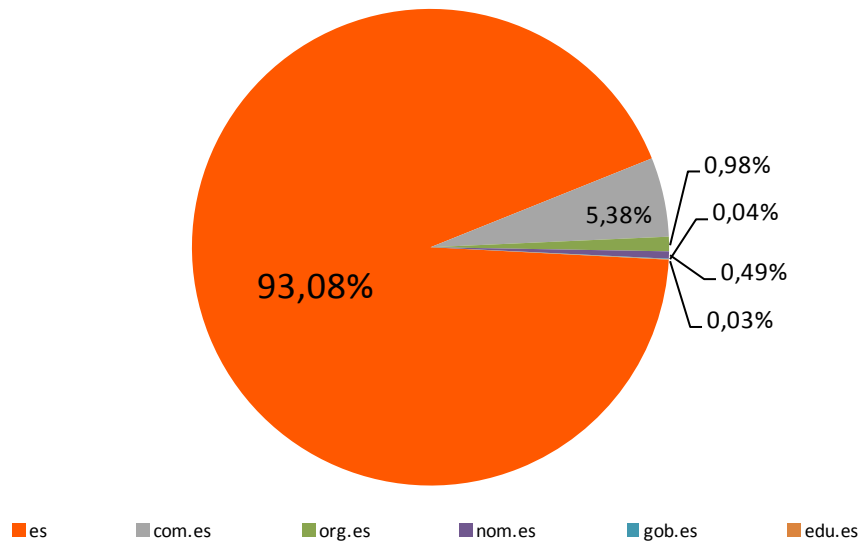

2.1- Composition of ".es"

Nr Of Domains

Domains Composition	
TLD	Nr Of Domains
es	1.419.918
com.es	82.012
org.es	14.983
nom.es	7.527
gob.es	546
edu.es	440
Total	1.525.426*

* The difference the total number of ".es" respect to the rest of the report is due by the date of collection of data

Source: Red.es