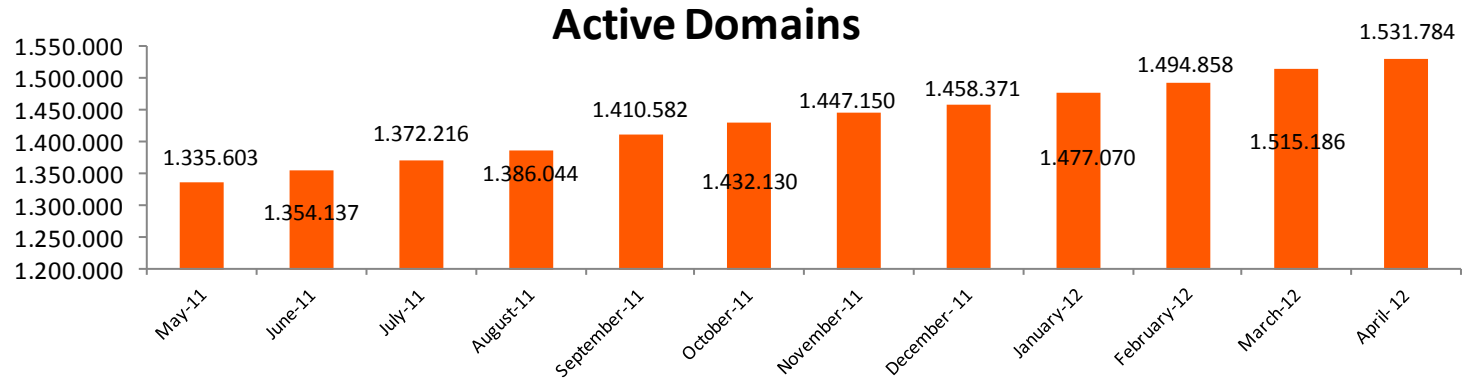

Source: Red.es

2.2.1- Historic evolution of active domains

Active Domains

Year	Active Domains
1997	7.219
1998	12.887
1999	18.859
2000	29.590
2001	35.570
2002	43.476
2003	71.158
2004	85.309
2005	298.600
2006	507.874
2007	805.327
2008	1.082.757
2009	1.207.832
2010	1.247.978
2011	1.458.371
abr-12	1.531.784

Source: Red.es

2.2.2- Annual evolution of active domains

<u>Month</u>	<u>Active Domains</u>
May-11	1.335.603
June-11	1.354.137
July-11	1.372.216
August-11	1.386.044
September-11	1.410.582
October-11	1.432.130
November-11	1.447.150
December- 11	1.458.371
January-12	1.477.070
February-12	1.494.858
March-12	1.515.186
April- 12	1.531.784